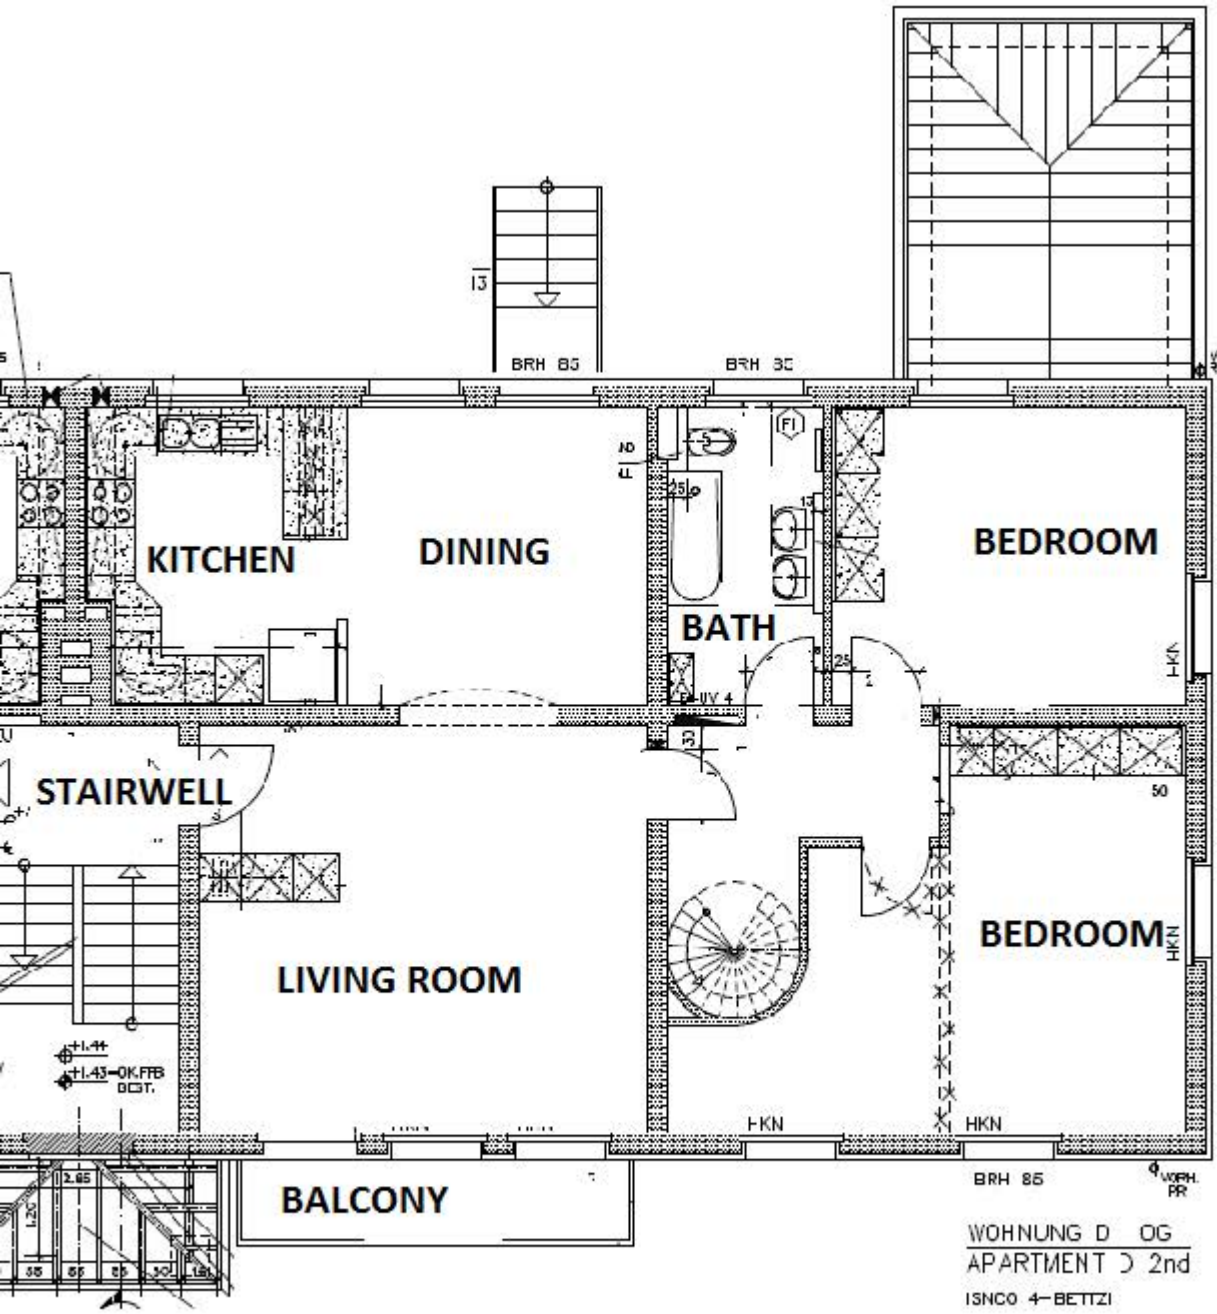

ALL MEASUREMENTS ARE APPROXIMATE

Floor Plan RX

4 BEDRM

GROUND LEVEL

UPPER LEVEL

2400 G SQ FT

ALL MEASUREMENTS ARE APPROXIMATE

Floor Plan RT

4 BEDRM

Floor Plan RM

NET SQ FEET 1678
= SQ FT

ALL MEASUREMENTS ARE APPROXIMATE

3 BEDRM

Floor Plan RO

NET SQ FT 2104.3
 = SQ FT

ALL MEASUREMENTS ARE APPROXIMATE