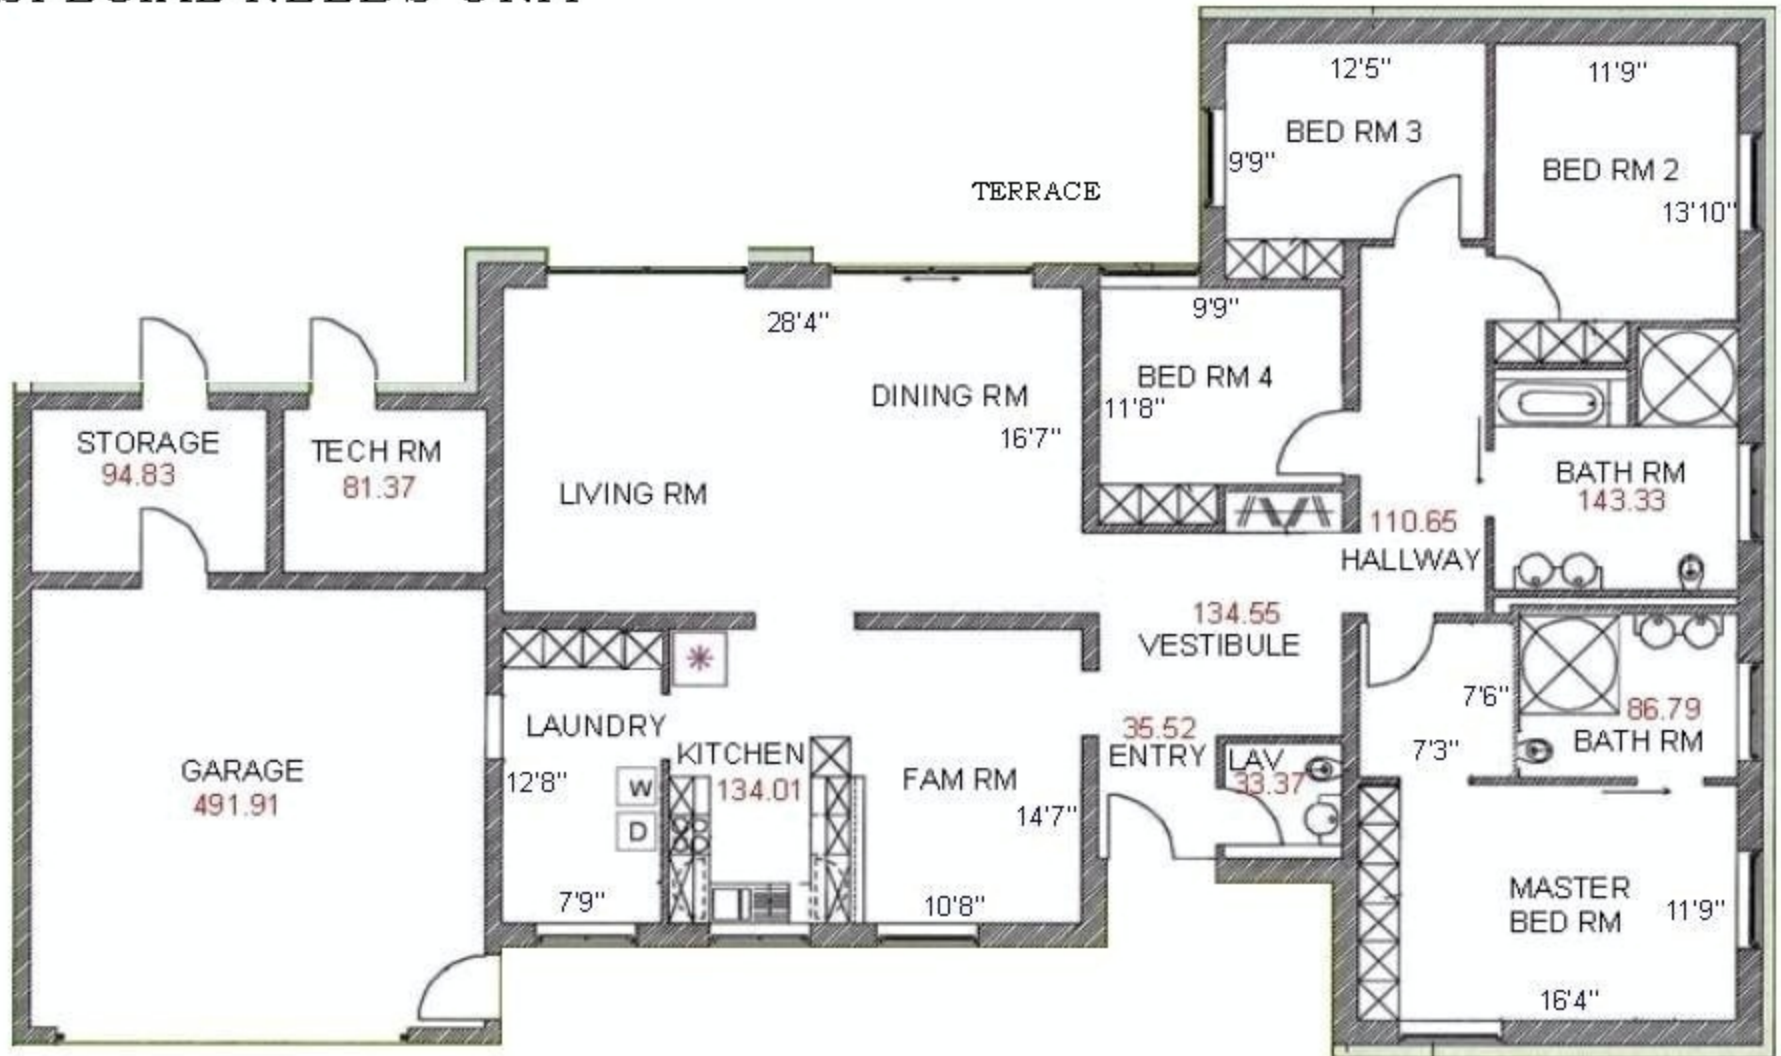

ALL MEASUREMENTS ARE APPROXIMATE

Floor Plan RX

4 BEDRM

GROUND LEVEL

UPPER LEVEL

2400 G SQ FT

ALL MEASUREMENTS ARE APPROXIMATE

Floor Plan RT

3 BEDRM

GROUND LEVEL

Floor Plan RJ

UPPER LEVEL

ALL MEASUREMENTS ARE APPROXIMATE

3 BEDRM

Floor Plan RL

NET SQ FT 1395
= SQ FEET

ALL MEASUREMENTS ARE APPROXIMATE

4 BEDRM SPECIAL NEEDS UNIT

=SQ FT

ALL MEASUREMENTS ARE APPROXIMATE

Floor Plan RZDH

3 BED RM SPECIAL NEEDS UNIT

=SQ FT

ALL MEASUREMENTS ARE APPROXIMATE