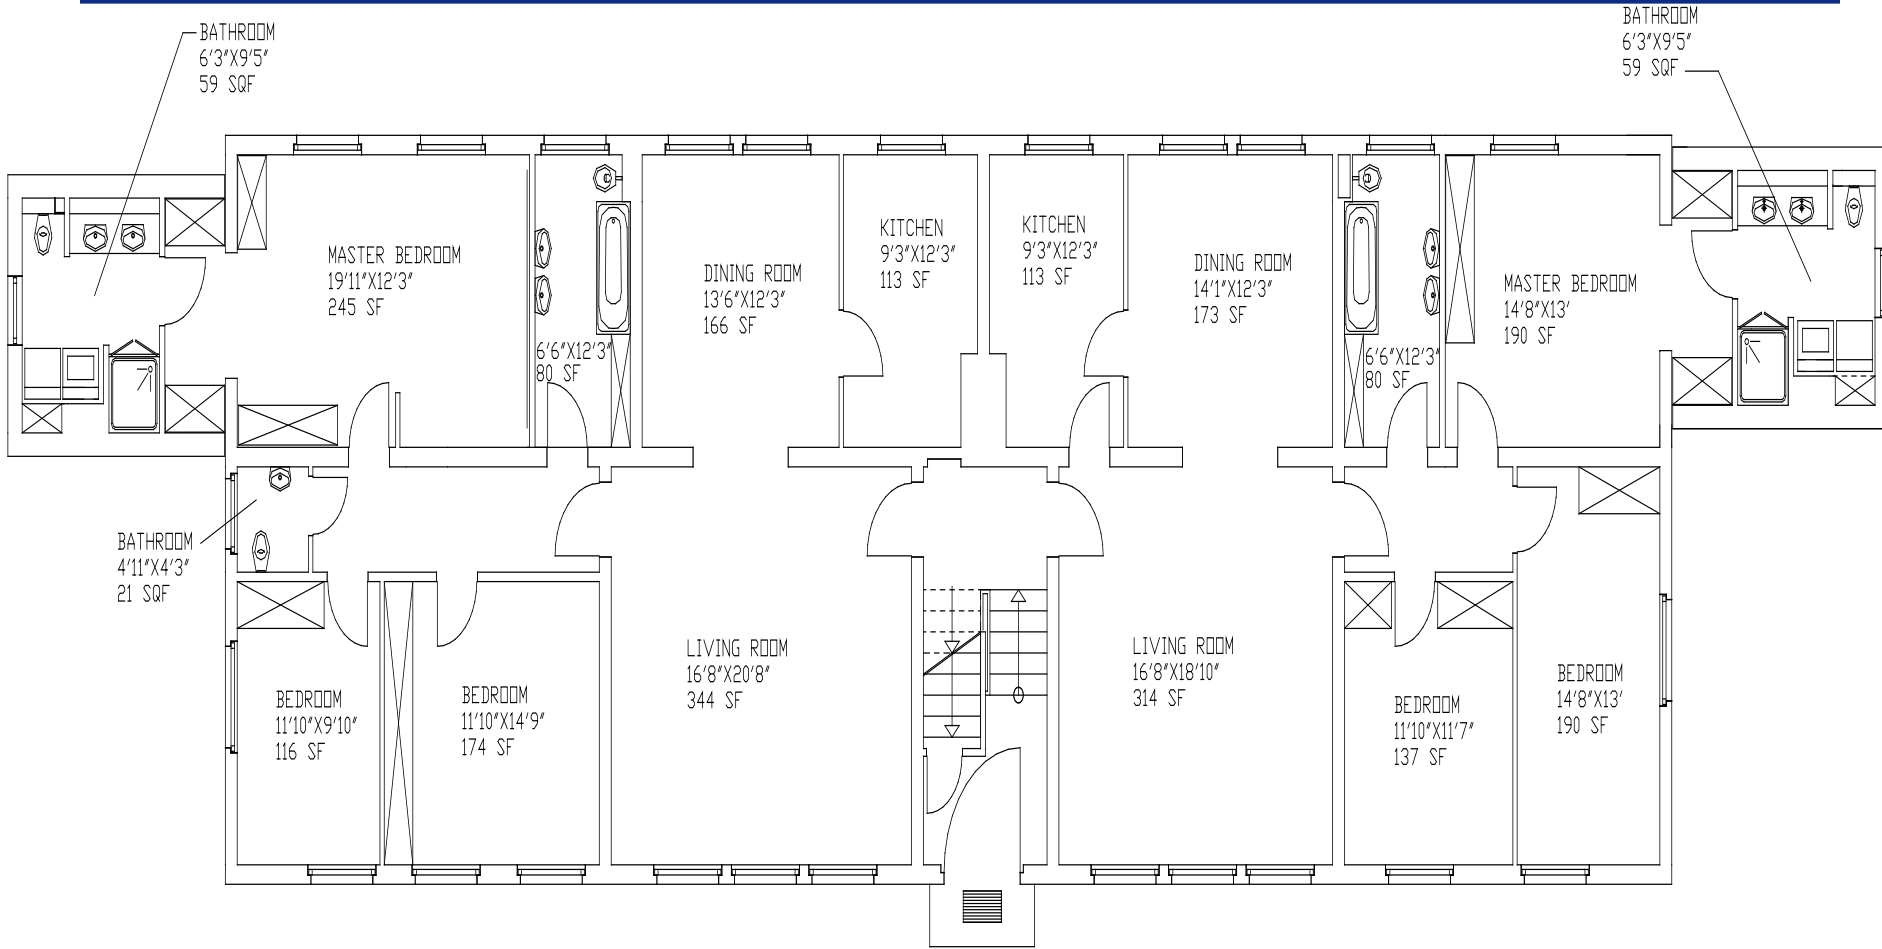

Unit B

Ramstein Senior Officer Quarters

First Floor

Unit A