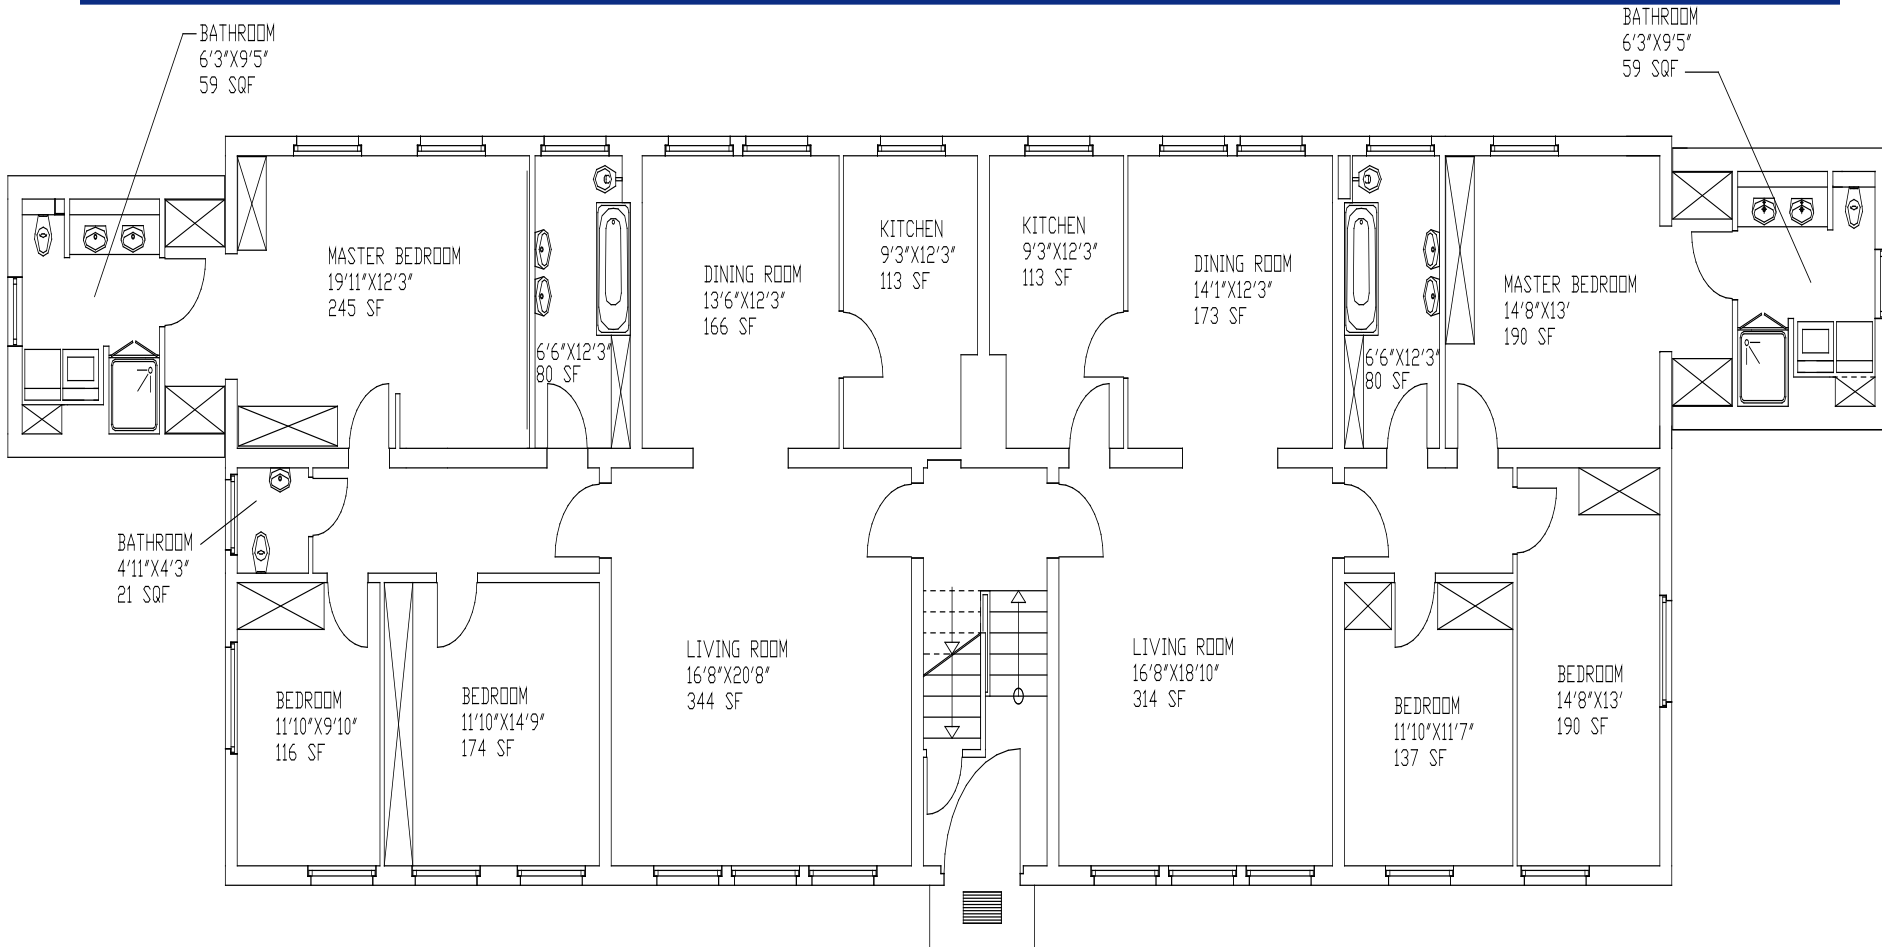

=SQ FT

ALL MEASUREMENTS ARE APPROXIMATE

Floor Plan RZCH

4 BEDRM SPECIAL NEEDS UNIT

=SQ FT

ALL MEASUREMENTS ARE APPROXIMATE

Ramstein Senior Officer Quarters

First Floor