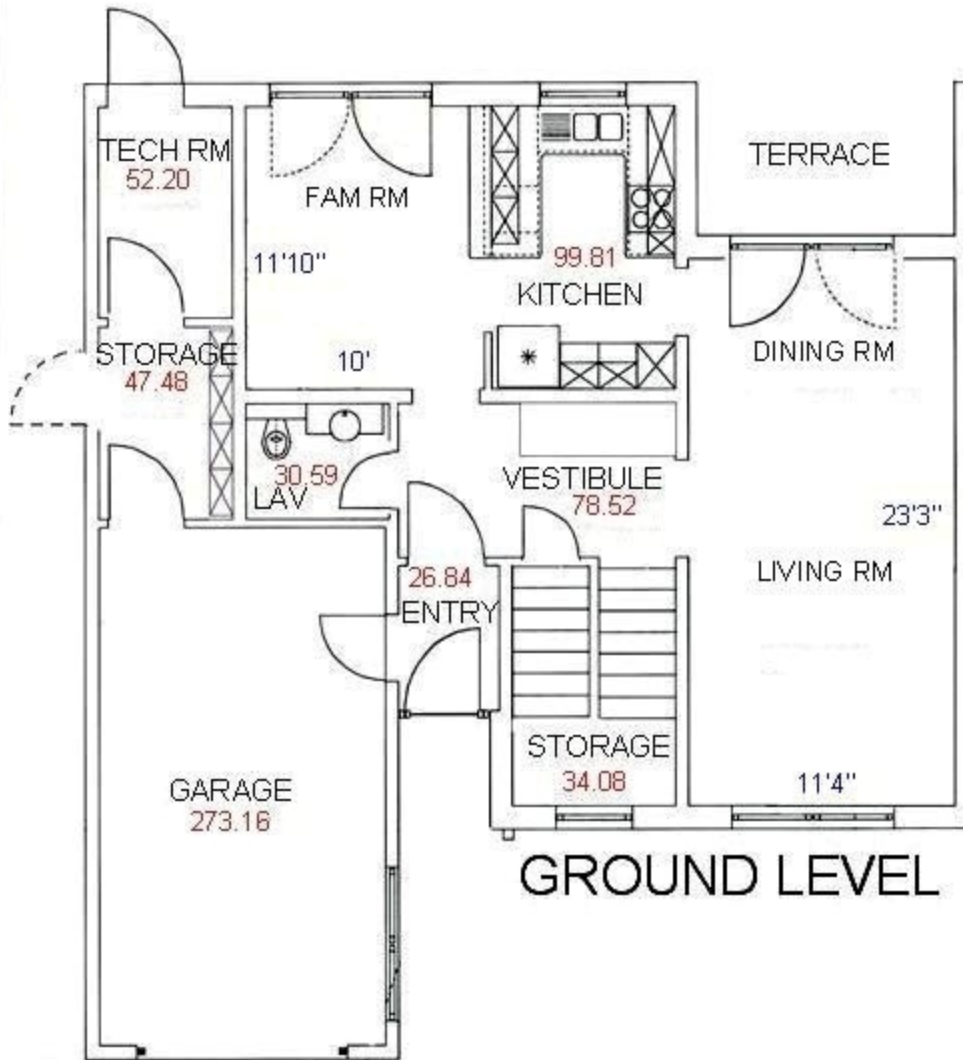

ALL MEASUREMENTS ARE APPROXIMATE

Floor Plan RX

4 BEDRM

GROUND LEVEL

UPPER LEVEL

2400 G SQ FT

ALL MEASUREMENTS ARE APPROXIMATE

Floor Plan RT

4 BEDRM

Floor Plan RM

NET SQ FEET 1678
= SQ FT

ALL MEASUREMENTS ARE APPROXIMATE

3 BEDRM

Floor Plan RO

NET SQ FT 2104.3
 = SQ FT

ALL MEASUREMENTS ARE APPROXIMATE

3 BEDRM

GROUND LEVEL

Floor Plan RJ

UPPER LEVEL

ALL MEASUREMENTS ARE APPROXIMATE

3 BEDRM

Floor Plan RL

NET SQ FT 1395
= SQ FEET

ALL MEASUREMENTS ARE APPROXIMATE

4 BEDRM SPECIAL NEEDS UNIT

=SQ FT

ALL MEASUREMENTS ARE APPROXIMATE

Floor Plan RZDH

3 BED RM SPECIAL NEEDS UNIT

=SQ FT

ALL MEASUREMENTS ARE APPROXIMATE