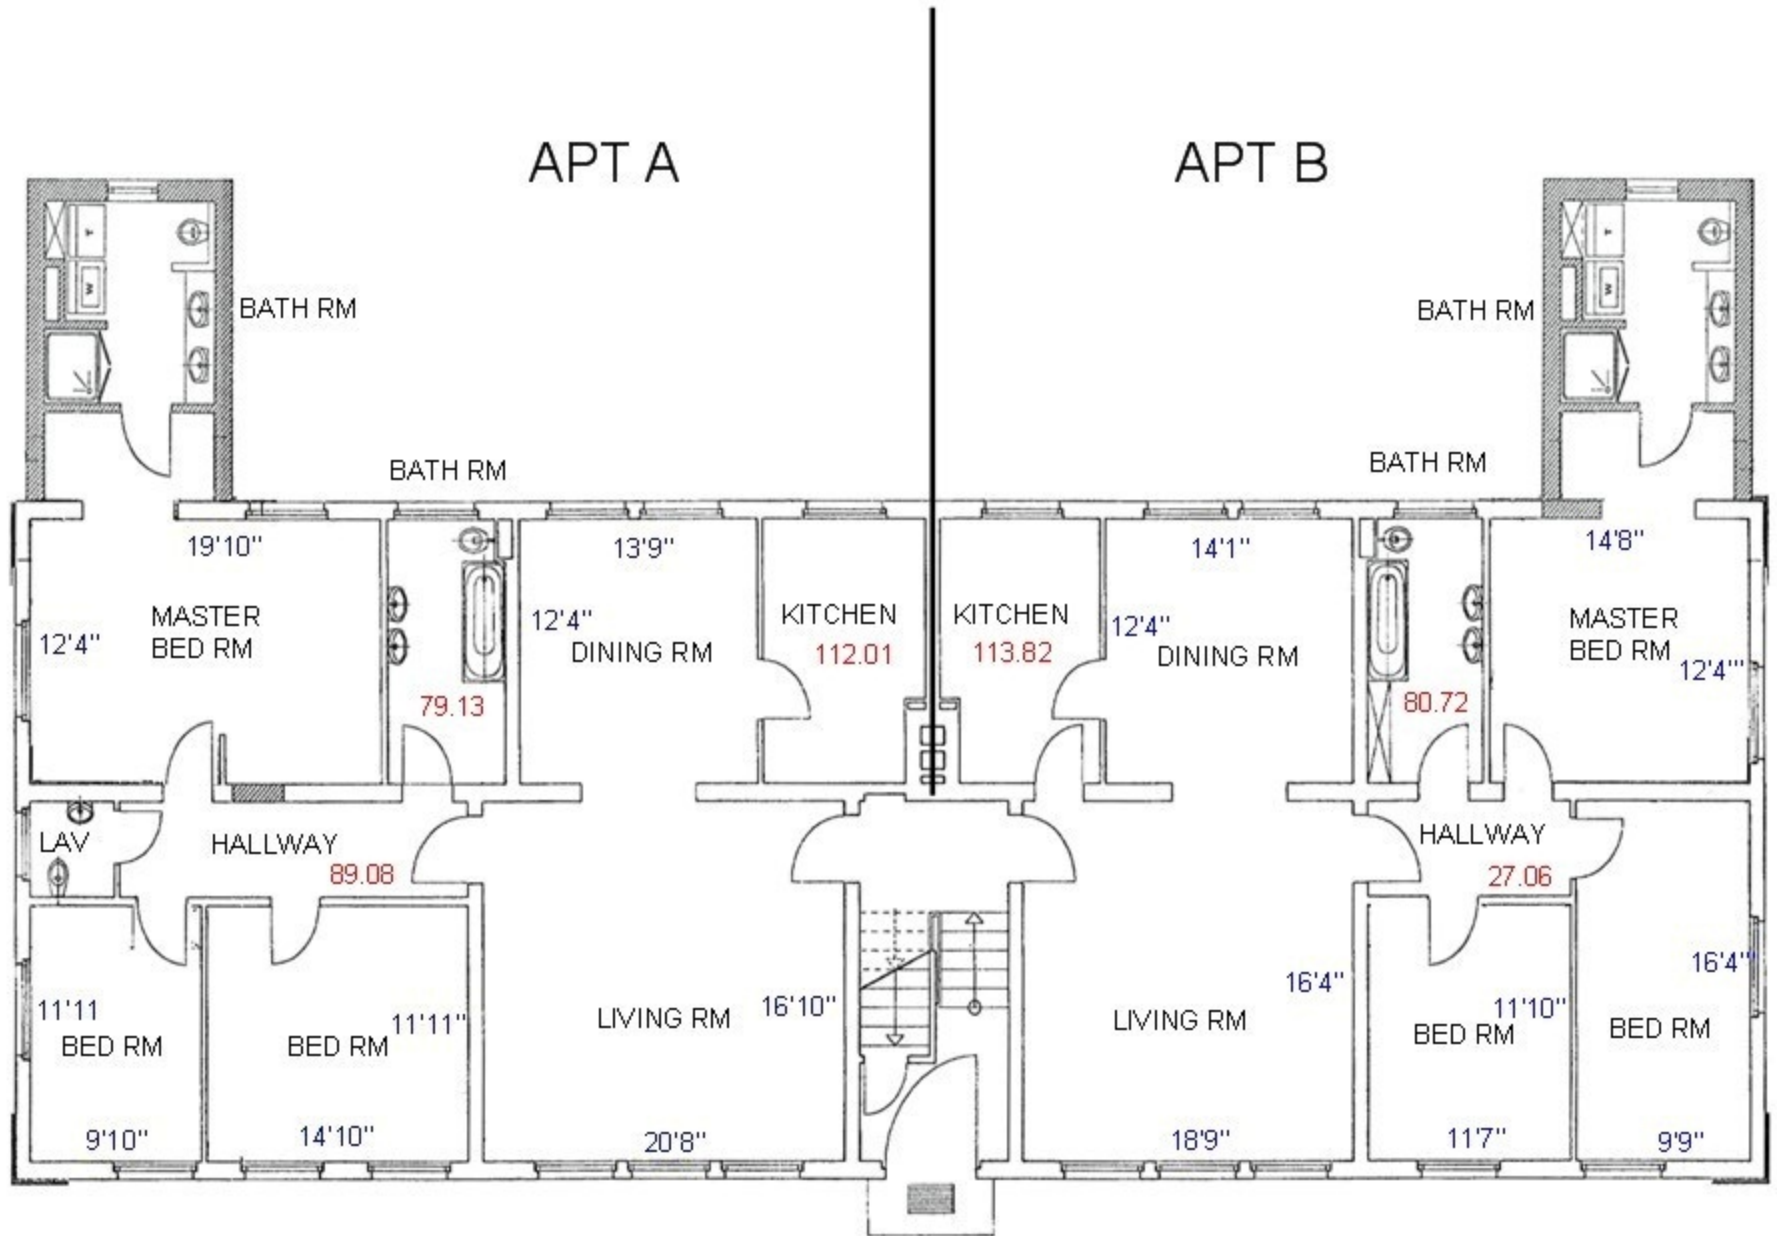

NET SQ FT 1984.93
=SQ FT

ALL MEASUREMENTS ARE APPROXIMATE

4 BEDRM

NET SQ FT 2303.12
=SQ FT

ALL MEASUREMENTS ARE APPROXIMATE

833 RAMSTEIN

Floor Plan RE

=SQ FT

ALL MEASUREMENTS ARE APPROXIMATE

Floor Plan RX

4 BEDRM

GROUND LEVEL

UPPER LEVEL

2400 G SQ FT

ALL MEASUREMENTS ARE APPROXIMATE

Floor Plan RT

4 BEDRM

Floor Plan RM

NET SQ FEET 1678
= SQ FT

ALL MEASUREMENTS ARE APPROXIMATE

3 BEDRM

Floor Plan RO

NET SQ FT 2104.3
 = SQ FT

ALL MEASUREMENTS ARE APPROXIMATE

ALL MEASUREMENTS ARE APPROXIMATE

4 BEDRM SPECIAL NEEDS UNIT

=SQ FT

ALL MEASUREMENTS ARE APPROXIMATE

Floor Plan RZDH

3 BED RM SPECIAL NEEDS UNIT

=SQ FT

ALL MEASUREMENTS ARE APPROXIMATE