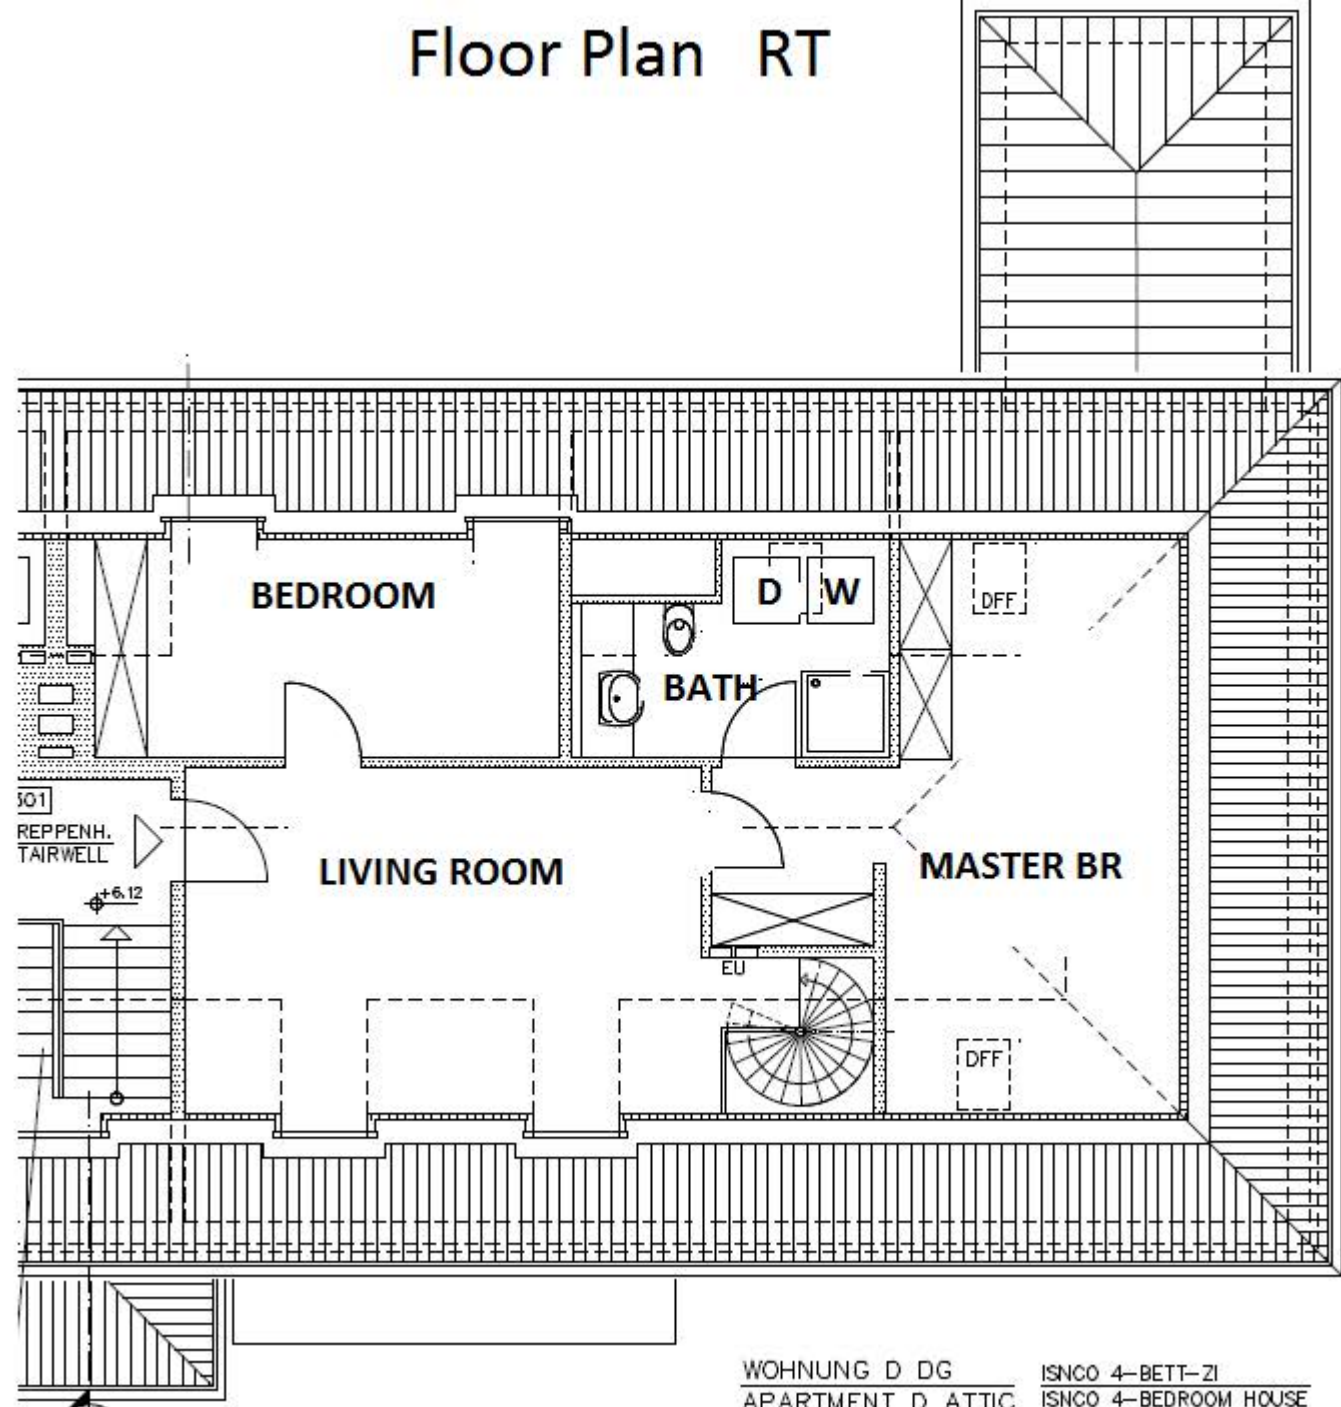

NET SQ FT 1984.93
=SQ FT

ALL MEASUREMENTS ARE APPROXIMATE

4 BEDRM

NET SQ FT 2303.12
=SQ FT

ALL MEASUREMENTS ARE APPROXIMATE

833 RAMSTEIN

Floor Plan RE

=SQ FT

ALL MEASUREMENTS ARE APPROXIMATE

Floor Plan RX

4 BEDRM

GROUND LEVEL

UPPER LEVEL

2400 G SQ FT

ALL MEASUREMENTS ARE APPROXIMATE

Floor Plan RT

4 BEDRM

Floor Plan RM

NET SQ FEET 1678
= SQ FT

ALL MEASUREMENTS ARE APPROXIMATE

3 BEDRM

Floor Plan RO

NET SQ FT 2104.3
 = SQ FT

ALL MEASUREMENTS ARE APPROXIMATE