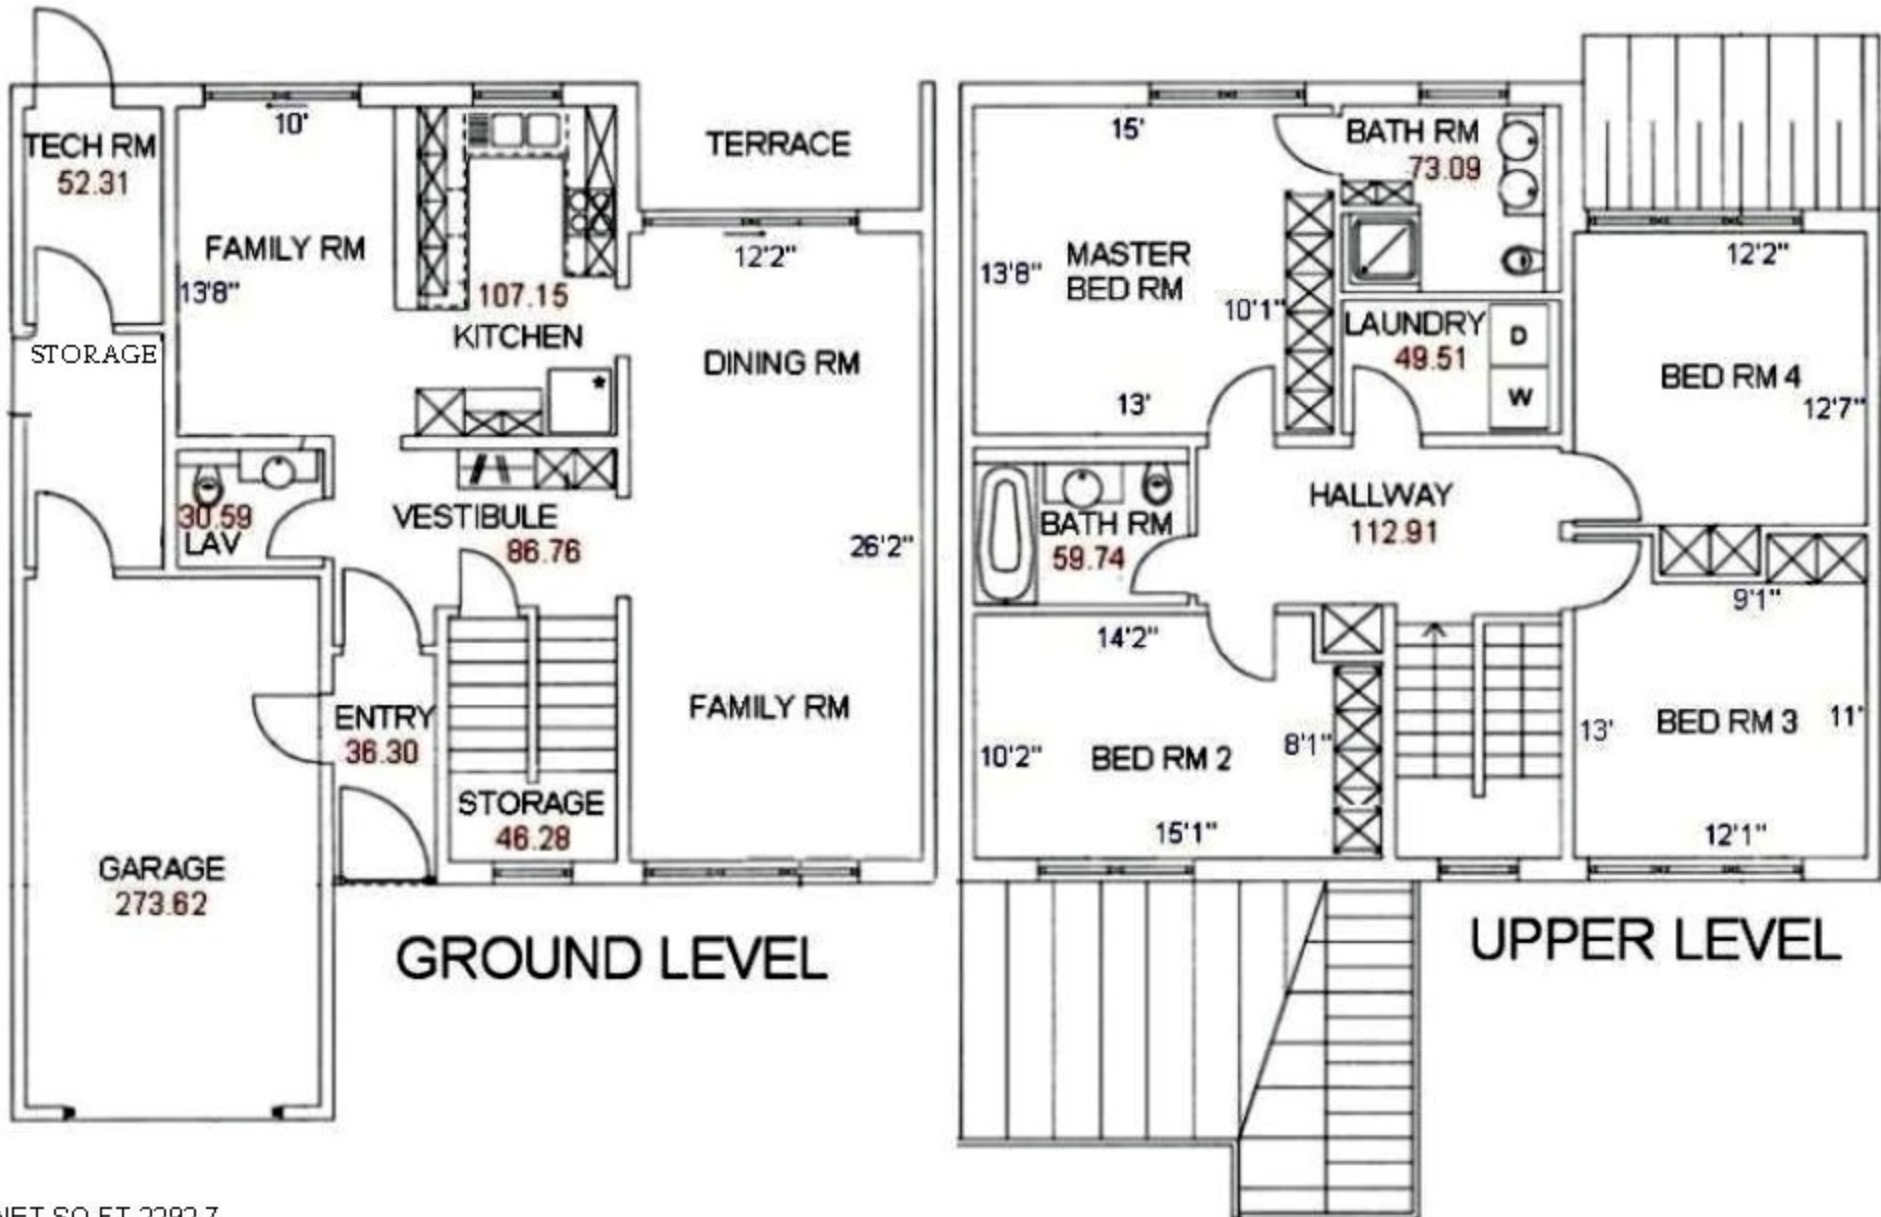

4 BEDRM

Floor Plan RN

NET SQ FT 2292.7
= SQ FT

ALL MEASUREMENTS ARE APPROXIMATE

Floor Plan RK

4 BEDRM

GROUND LEVEL

UPPER LEVEL

NET SQ FT 1984.93
=SQ FT

ALL MEASUREMENTS ARE APPROXIMATE

4 BEDRM

NET SQ FT 2303.12
=SQ FT

ALL MEASUREMENTS ARE APPROXIMATE

833 RAMSTEIN

Floor Plan RE

=SQ FT

ALL MEASUREMENTS ARE APPROXIMATE

Floor Plan RX

4 BEDRM

GROUND LEVEL

UPPER LEVEL

2400 G SQ FT

ALL MEASUREMENTS ARE APPROXIMATE

Floor Plan RT

Ramstein Senior Officer Quarters

First Floor

Unit A

Unit B

Ramstein Senior Officer Quarters Second Floor

Unit C

Unit D

Ramstein Senior Officer Quarters Attic