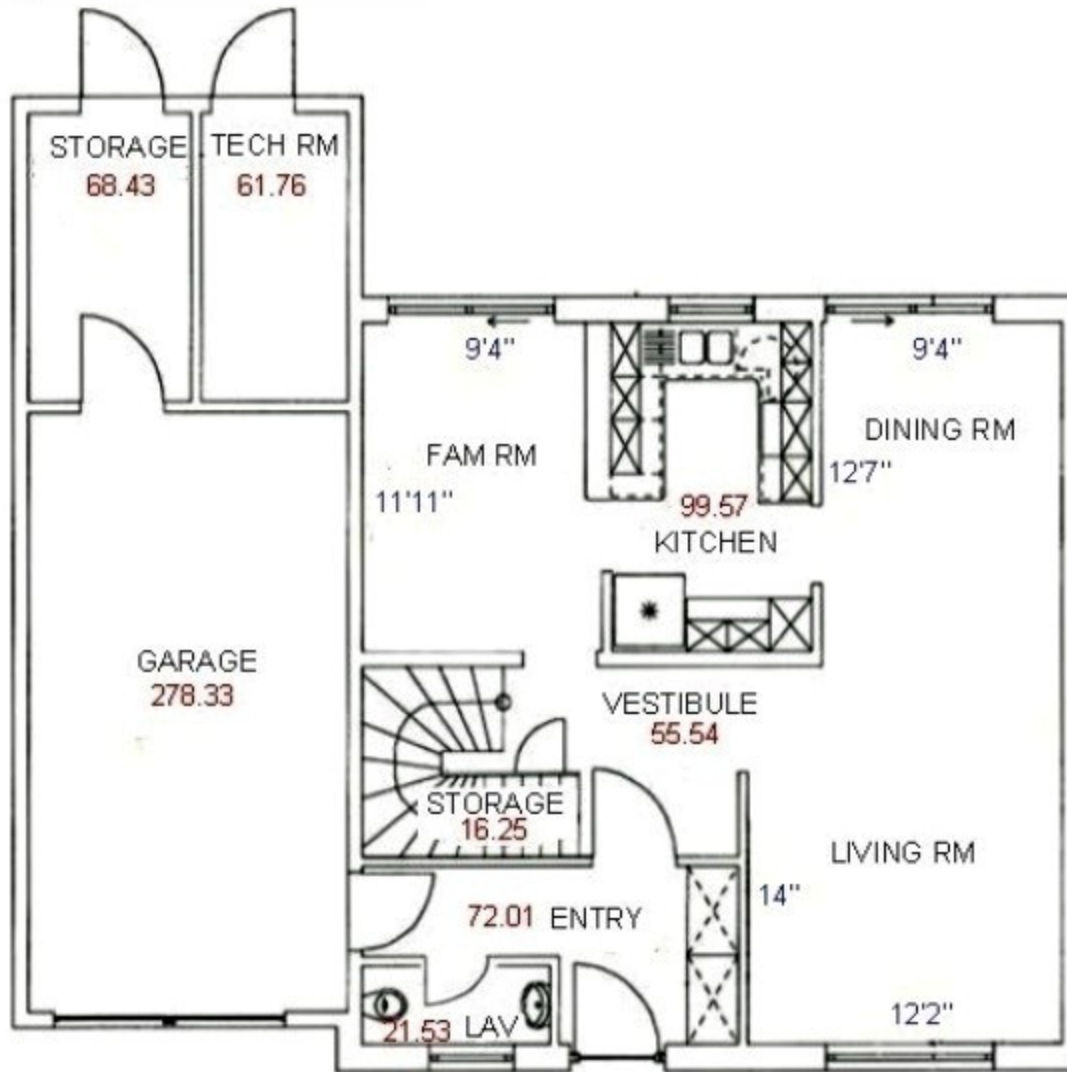

ALL MEASUREMENTS ARE APPROXIMATE

Floor Plan RX

4 BEDRM

GROUND LEVEL

UPPER LEVEL

2400 G SQ FT

ALL MEASUREMENTS ARE APPROXIMATE

Floor Plan RT

4 BEDRM

Floor Plan RM

NET SQ FEET 1678
= SQ FT

ALL MEASUREMENTS ARE APPROXIMATE

3 BEDRM

Floor Plan RO

NET SQ FT 2104.3
 = SQ FT

ALL MEASUREMENTS ARE APPROXIMATE

3 BEDRM

GROUND LEVEL

Floor Plan RJ

UPPER LEVEL

ALL MEASUREMENTS ARE APPROXIMATE

3 BEDRM

Floor Plan RL

NET SQ FT 1395
= SQ FEET

ALL MEASUREMENTS ARE APPROXIMATE

4 BEDRM SPECIAL NEEDS UNIT

=SQ FT

ALL MEASUREMENTS ARE APPROXIMATE

Floor Plan RZDH

3 BED RM SPECIAL NEEDS UNIT

=SQ FT

ALL MEASUREMENTS ARE APPROXIMATE