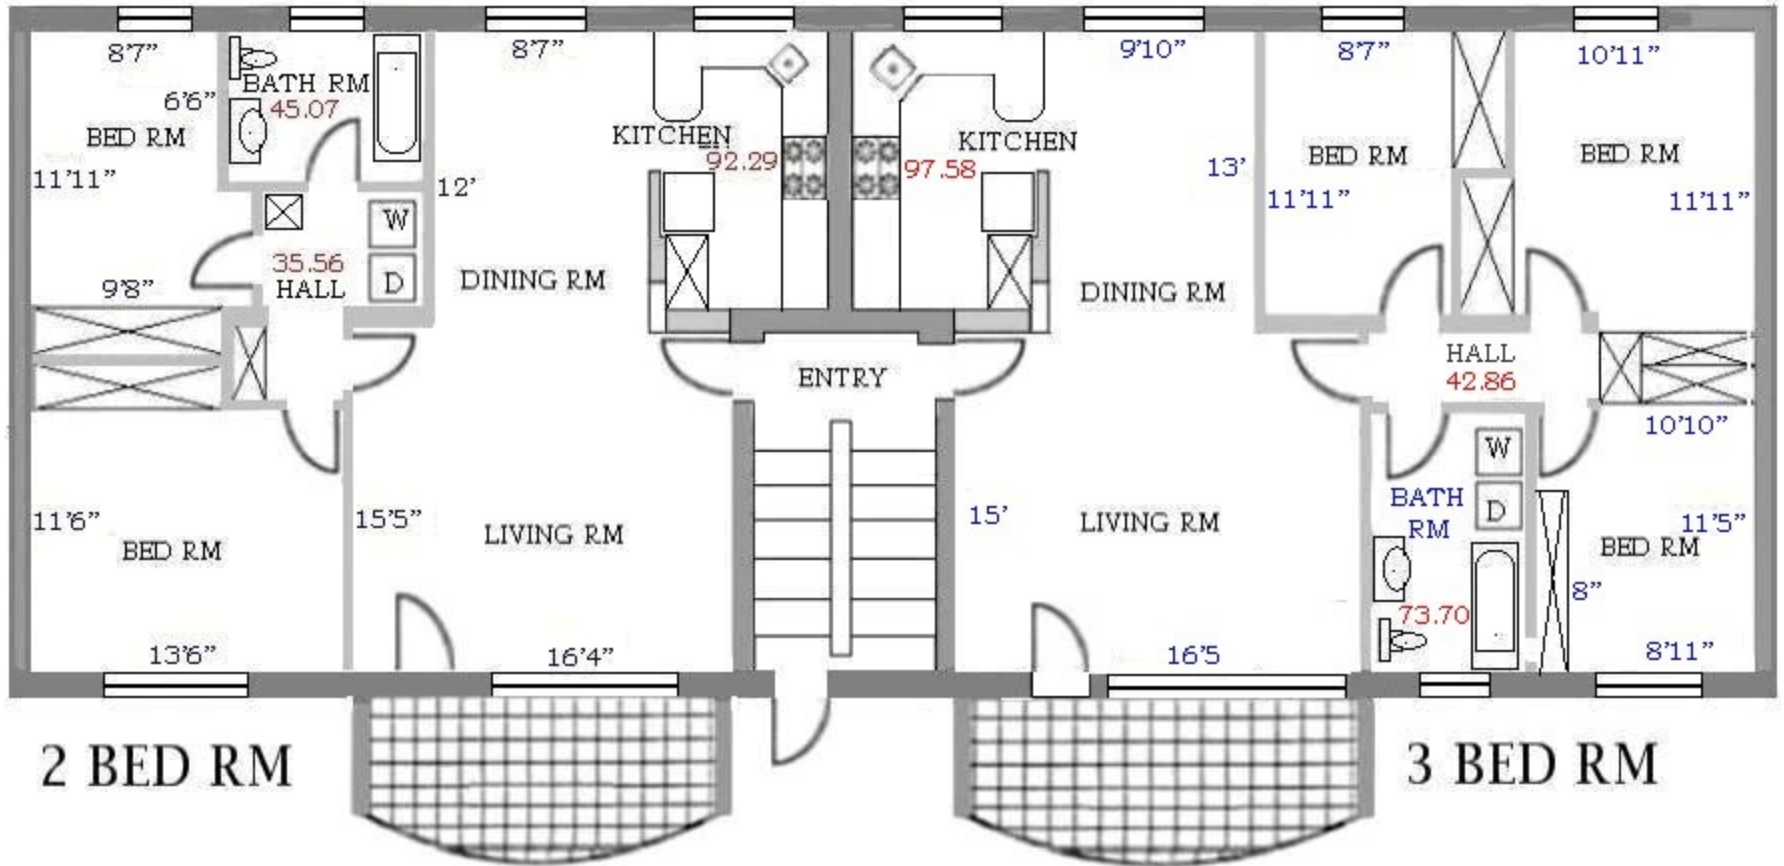

4 BEDRM

Floor Plan RN

NET SQ FT 2292.7
= SQ FT

ALL MEASUREMENTS ARE APPROXIMATE

Floor Plan RK

4 BEDRM

GROUND LEVEL

UPPER LEVEL

NET SQ FT 1984.93
=SQ FT

ALL MEASUREMENTS ARE APPROXIMATE

4 BEDRM

NET SQ FT 2303.12
=SQ FT

ALL MEASUREMENTS ARE APPROXIMATE

833 RAMSTEIN

Floor Plan RE

=SQ FT

ALL MEASUREMENTS ARE APPROXIMATE

Floor Plan RX

4 BEDRM

GROUND LEVEL

UPPER LEVEL

2400 G SQ FT

ALL MEASUREMENTS ARE APPROXIMATE

Floor Plan RT

4 BEDRM

Floor Plan RM

NET SQ FEET 1678
= SQ FT

ALL MEASUREMENTS ARE APPROXIMATE

3 BEDRM

Floor Plan RO

NET SQ FT 2104.3
 = SQ FT

ALL MEASUREMENTS ARE APPROXIMATE