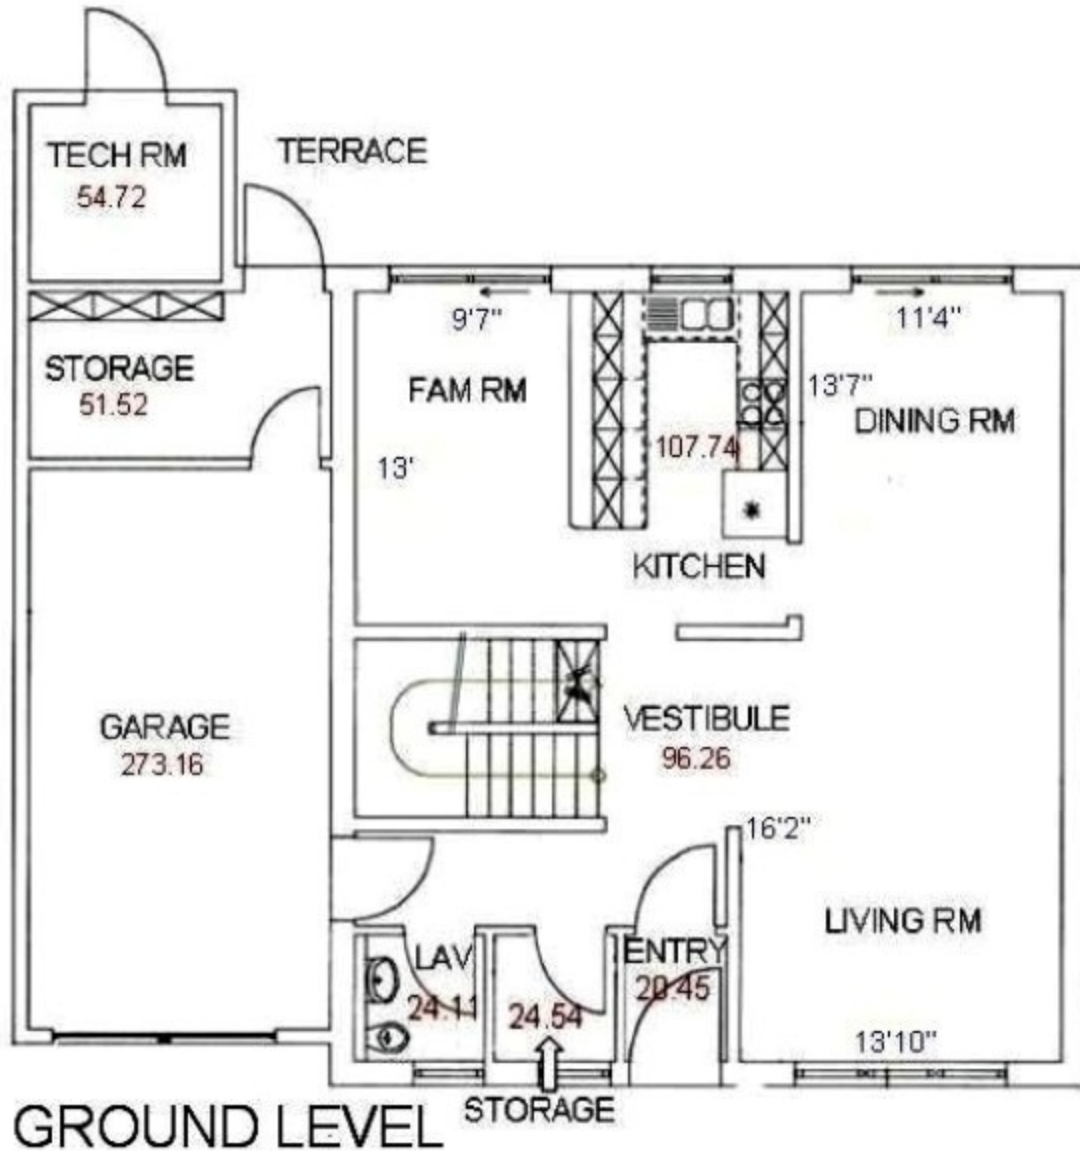

ALL MEASUREMENTS ARE APPROXIMATE

Floor Plan RX

4 BEDRM

GROUND LEVEL

UPPER LEVEL

2400 G SQ FT

ALL MEASUREMENTS ARE APPROXIMATE

Floor Plan RT

4 BEDRM

Floor Plan RM

NET SQ FEET 1678
= SQ FT

ALL MEASUREMENTS ARE APPROXIMATE

3 BEDRM

Floor Plan RO

NET SQ FT 2104.3
 = SQ FT

ALL MEASUREMENTS ARE APPROXIMATE

3 BEDRM

GROUND LEVEL

Floor Plan RJ

UPPER LEVEL

ALL MEASUREMENTS ARE APPROXIMATE

3 BEDRM

Floor Plan RL

NET SQ FT 1395
= SQ FEET

ALL MEASUREMENTS ARE APPROXIMATE

4 BEDRM SPECIAL NEEDS UNIT

=SQ FT

ALL MEASUREMENTS ARE APPROXIMATE

Floor Plan RZDH

3 BED RM SPECIAL NEEDS UNIT

=SQ FT

ALL MEASUREMENTS ARE APPROXIMATE