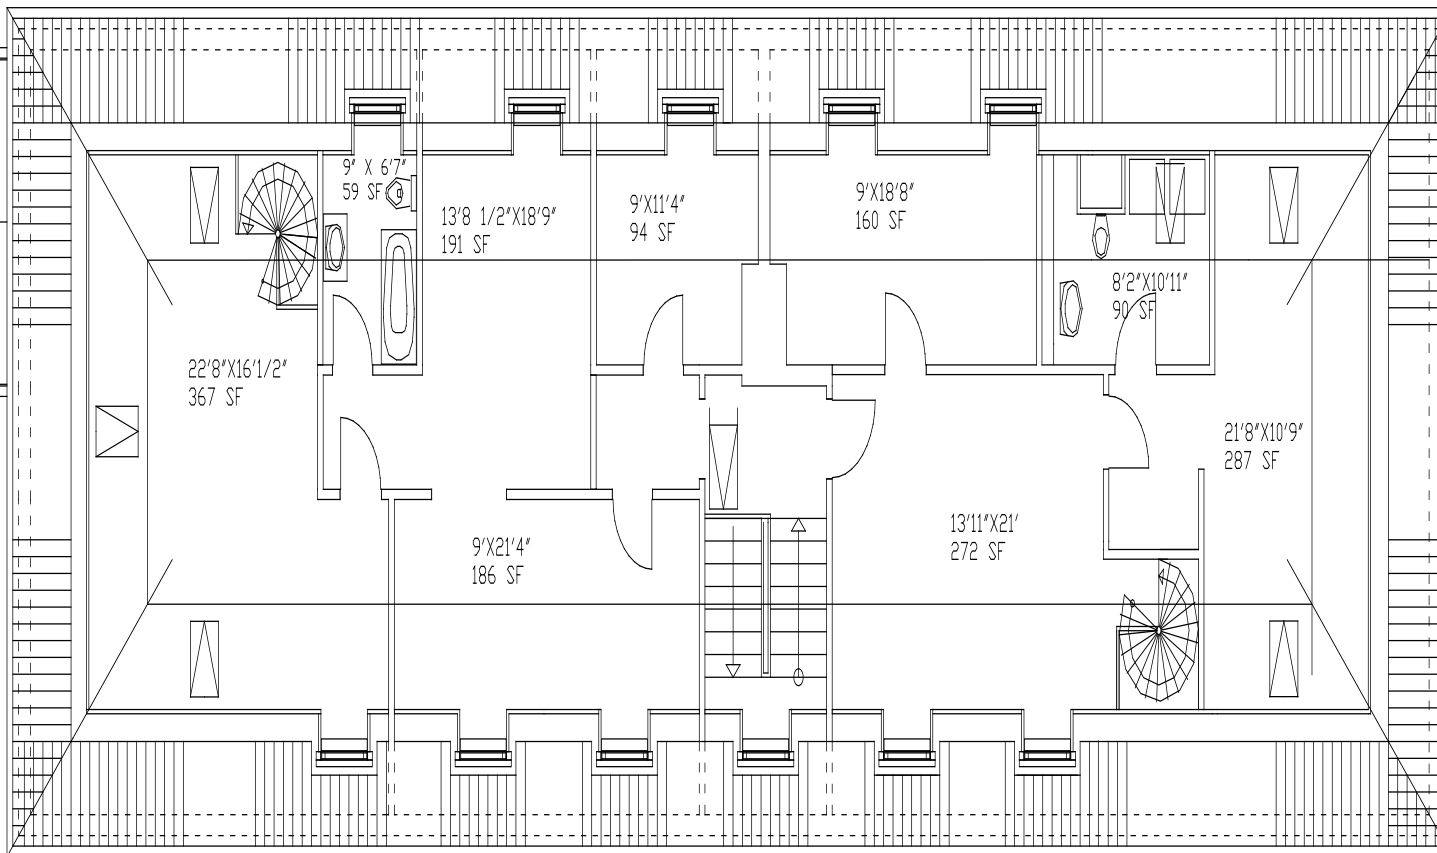

Ramstein Senior Officer Quarters Attic