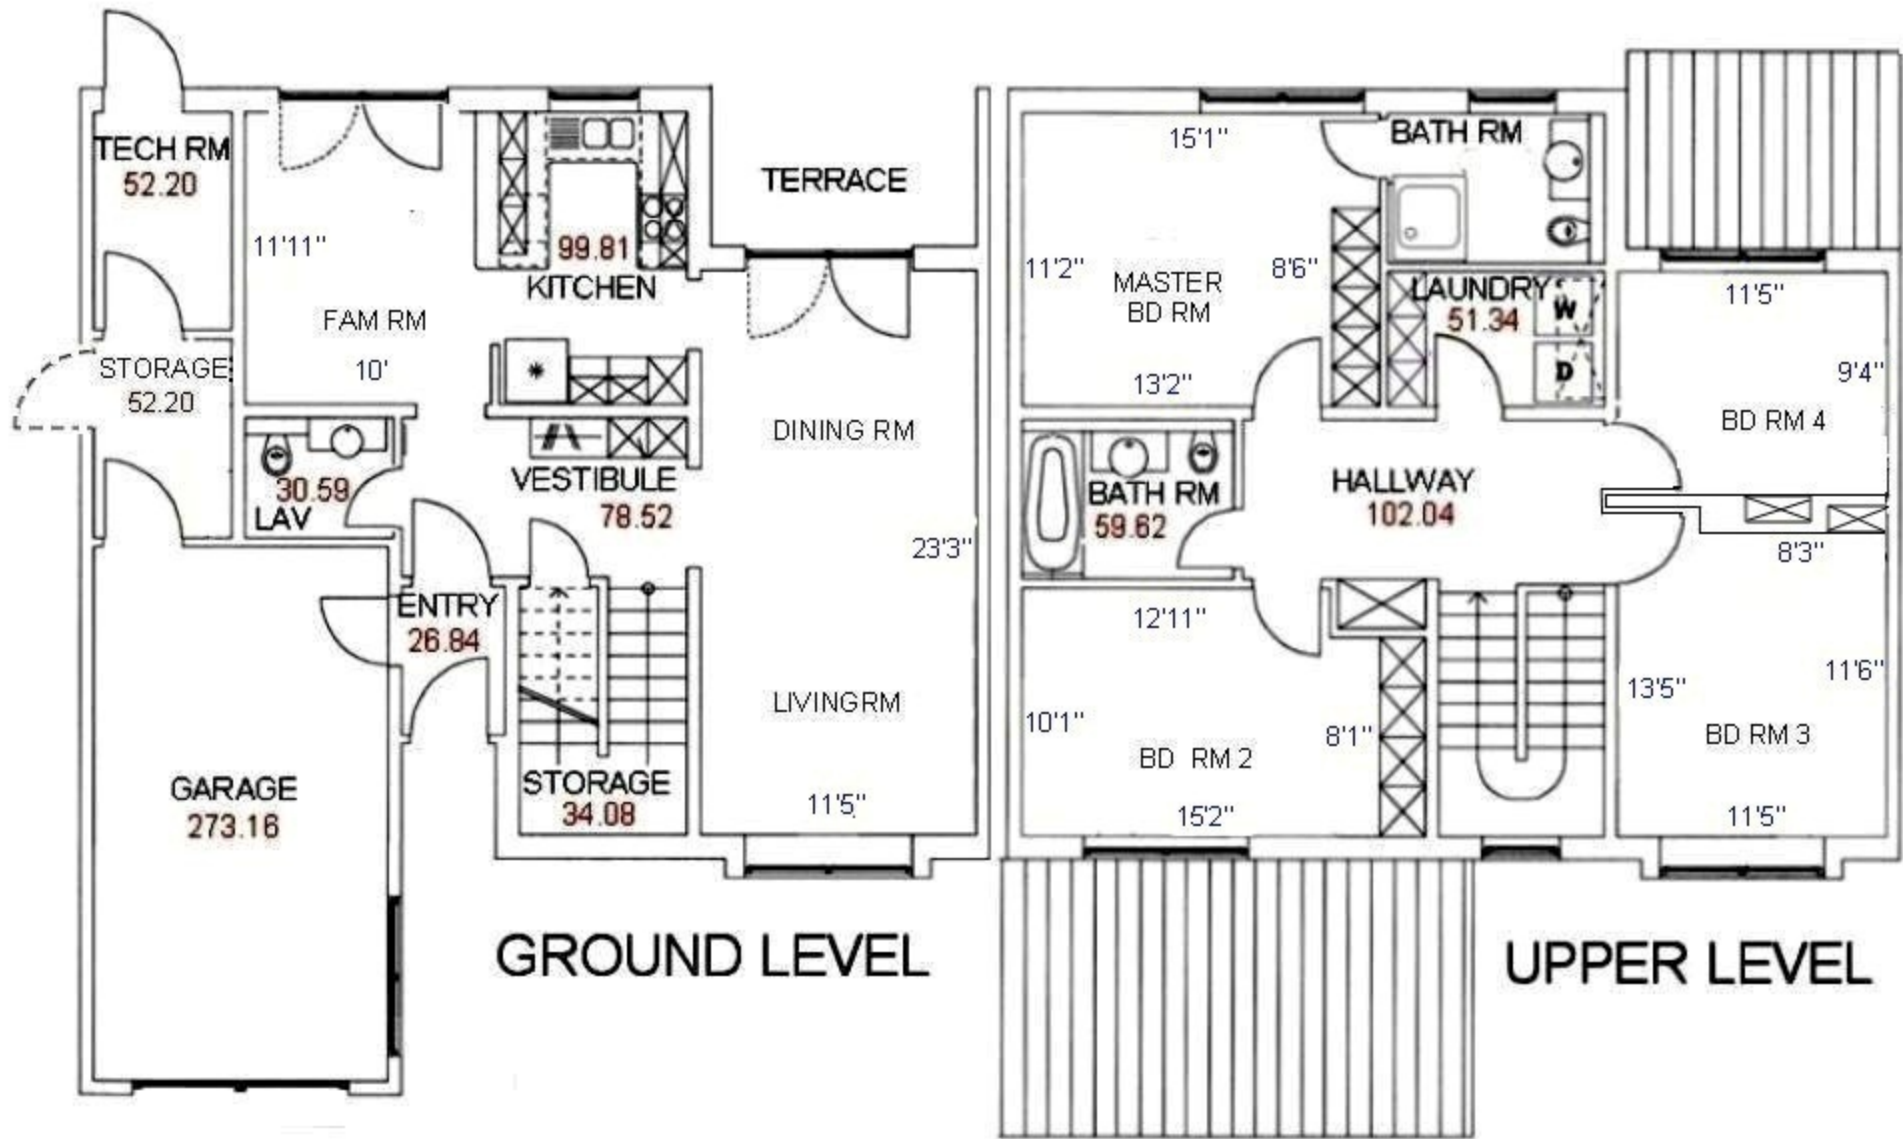

4 BEDRM

Floor Plan RN

NET SQ FT 2292.7
= SQ FT

ALL MEASUREMENTS ARE APPROXIMATE

Floor Plan RK

4 BEDRM

GROUND LEVEL

UPPER LEVEL

NET SQ FT 1984.93
=SQ FT

ALL MEASUREMENTS ARE APPROXIMATE

4 BEDRM

NET SQ FT 2303.12
=SQ FT

ALL MEASUREMENTS ARE APPROXIMATE

833 RAMSTEIN

Floor Plan RE

=SQ FT

ALL MEASUREMENTS ARE APPROXIMATE

Floor Plan RX

4 BEDRM

GROUND LEVEL

UPPER LEVEL

2400 G SQ FT

ALL MEASUREMENTS ARE APPROXIMATE

Floor Plan RT

Ramstein Senior Officer Quarters

First Floor

Unit A

Unit B

Ramstein Senior Officer Quarters Second Floor

Unit C

Unit D

Ramstein Senior Officer Quarters Attic