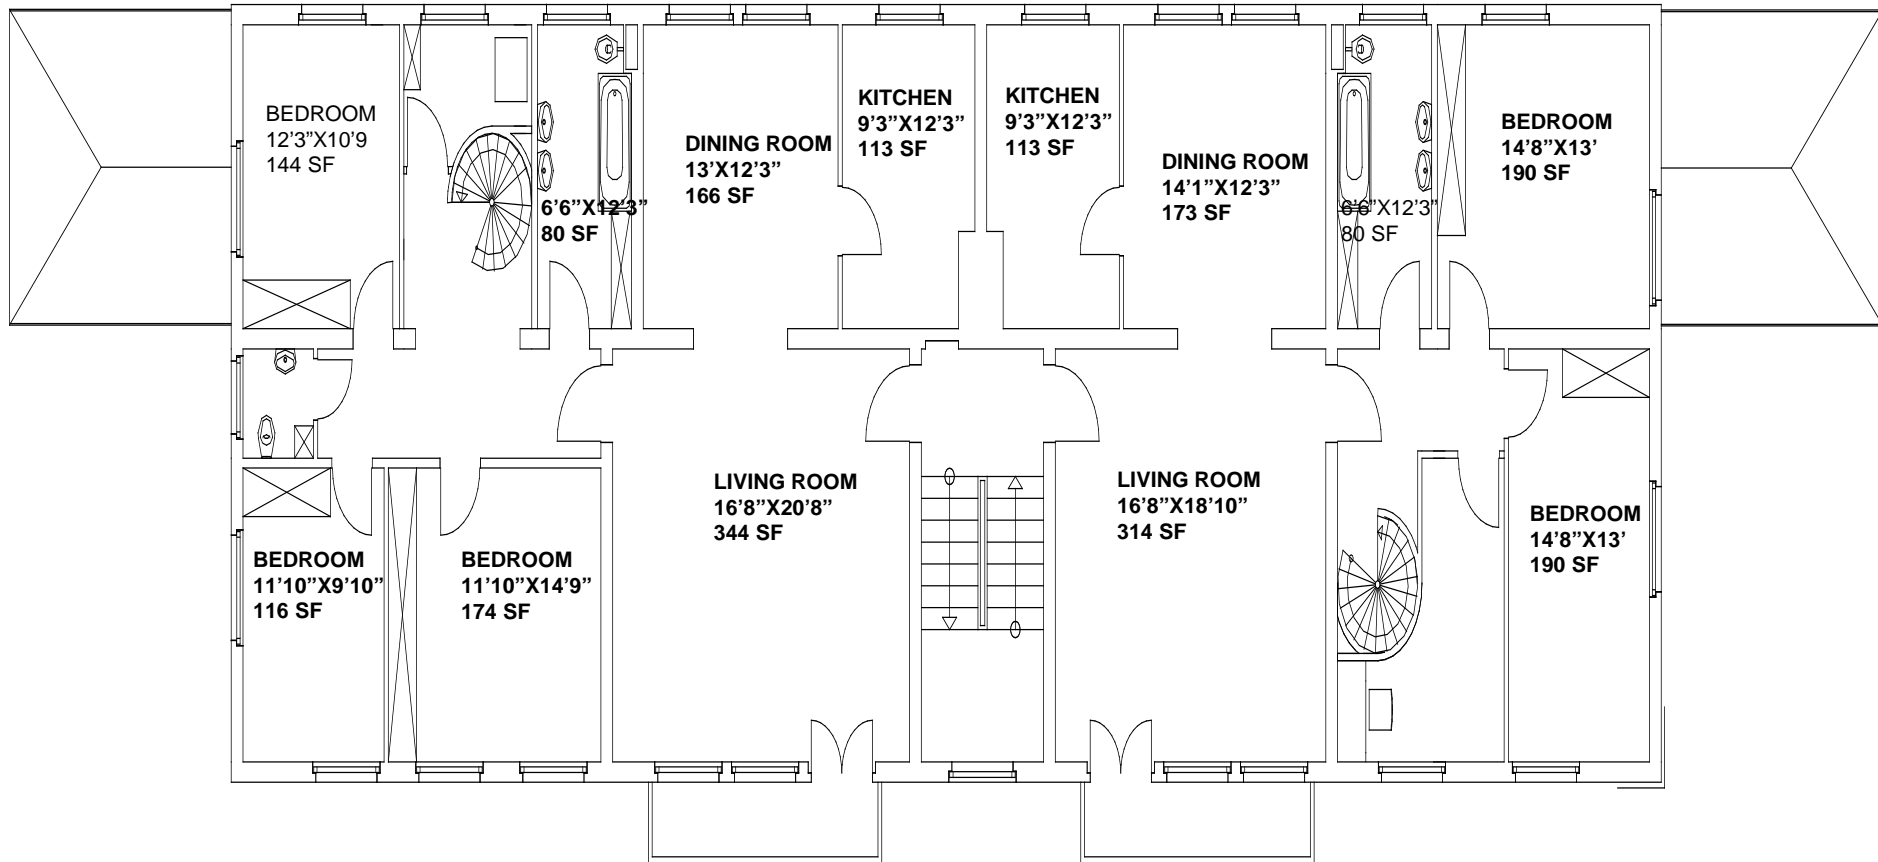

Unit D

Ramstein Senior Officer Quarters Second Floor

Unit C