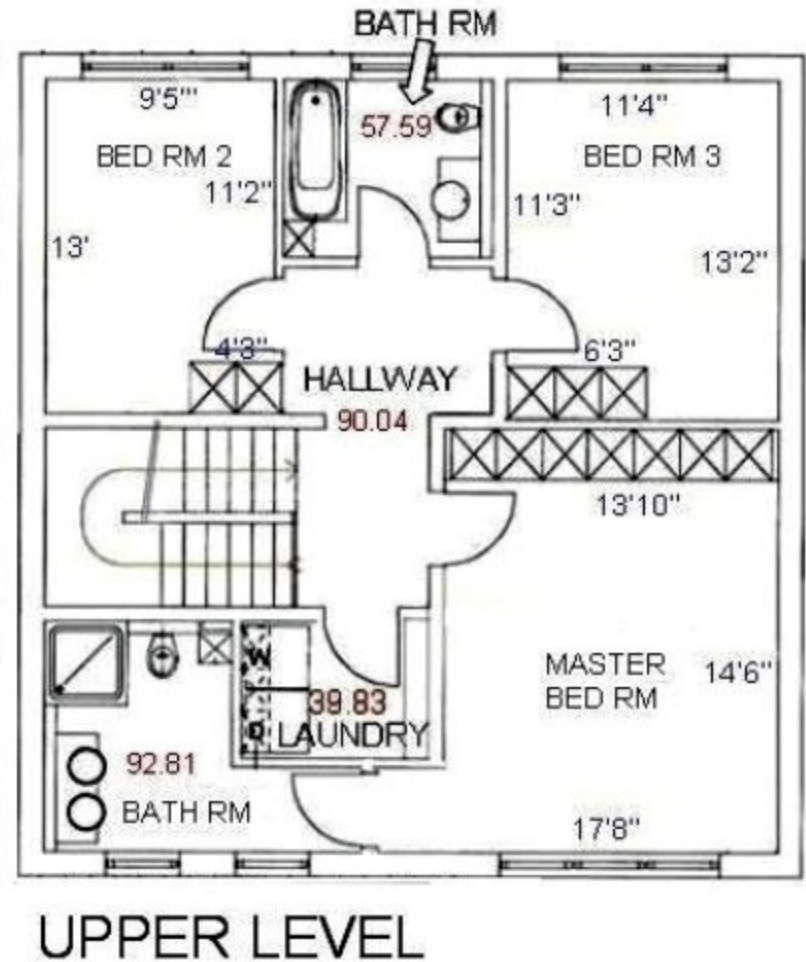

ALL MEASUREMENTS ARE APPROXIMATE

Floor Plan RX

4 BEDRM

GROUND LEVEL

UPPER LEVEL

2400 G SQ FT

ALL MEASUREMENTS ARE APPROXIMATE

Floor Plan RT

4 BEDRM

Floor Plan RM

NET SQ FEET 1678
= SQ FT

ALL MEASUREMENTS ARE APPROXIMATE

3 BEDRM

Floor Plan RO

NET SQ FT 2104.3
 = SQ FT

ALL MEASUREMENTS ARE APPROXIMATE

3 BEDRM

GROUND LEVEL

Floor Plan RJ

UPPER LEVEL

ALL MEASUREMENTS ARE APPROXIMATE

3 BEDRM

Floor Plan RL

NET SQ FT 1395
= SQ FEET

ALL MEASUREMENTS ARE APPROXIMATE

4 BEDRM SPECIAL NEEDS UNIT

=SQ FT

ALL MEASUREMENTS ARE APPROXIMATE

Floor Plan RZDH

3 BED RM SPECIAL NEEDS UNIT

=SQ FT

ALL MEASUREMENTS ARE APPROXIMATE