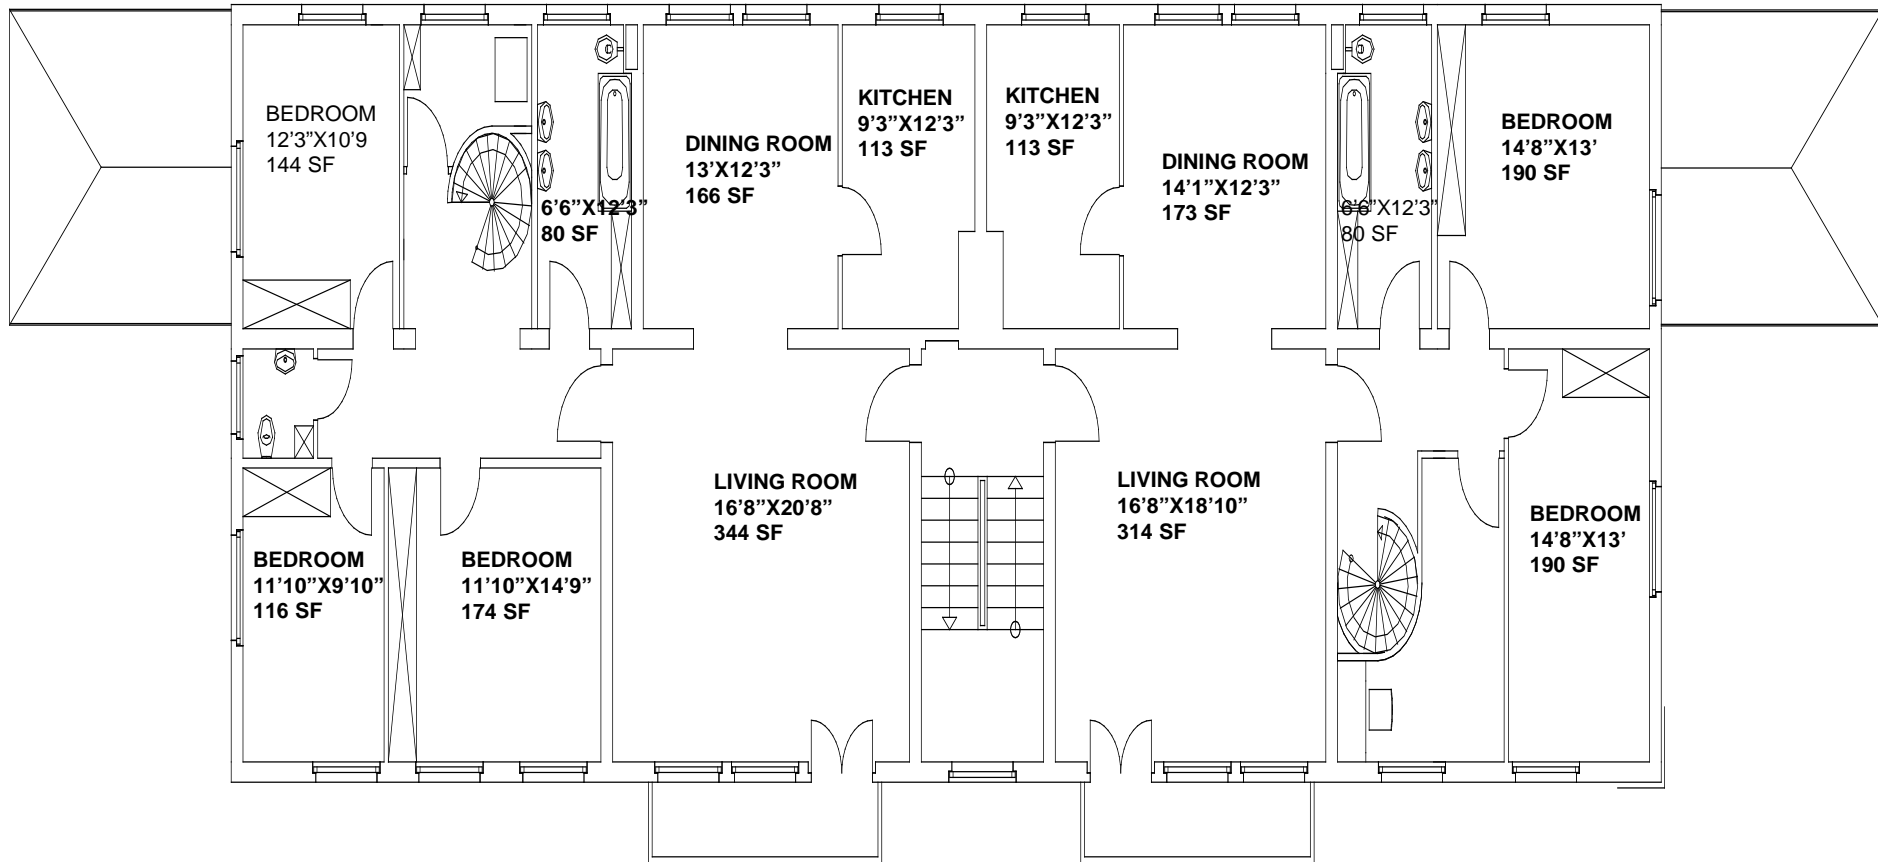

ALL MEASUREMENTS ARE APPROXIMATE

4 BEDRM SPECIAL NEEDS UNIT

=SQ FT

ALL MEASUREMENTS ARE APPROXIMATE

Floor Plan RZDH

3 BED RM SPECIAL NEEDS UNIT

=SQ FT

ALL MEASUREMENTS ARE APPROXIMATE

Ramstein Senior Officer Quarters

First Floor

Unit A

Unit B

Ramstein Senior Officer Quarters Second Floor

Unit C

Unit D

Ramstein Senior Officer Quarters Attic