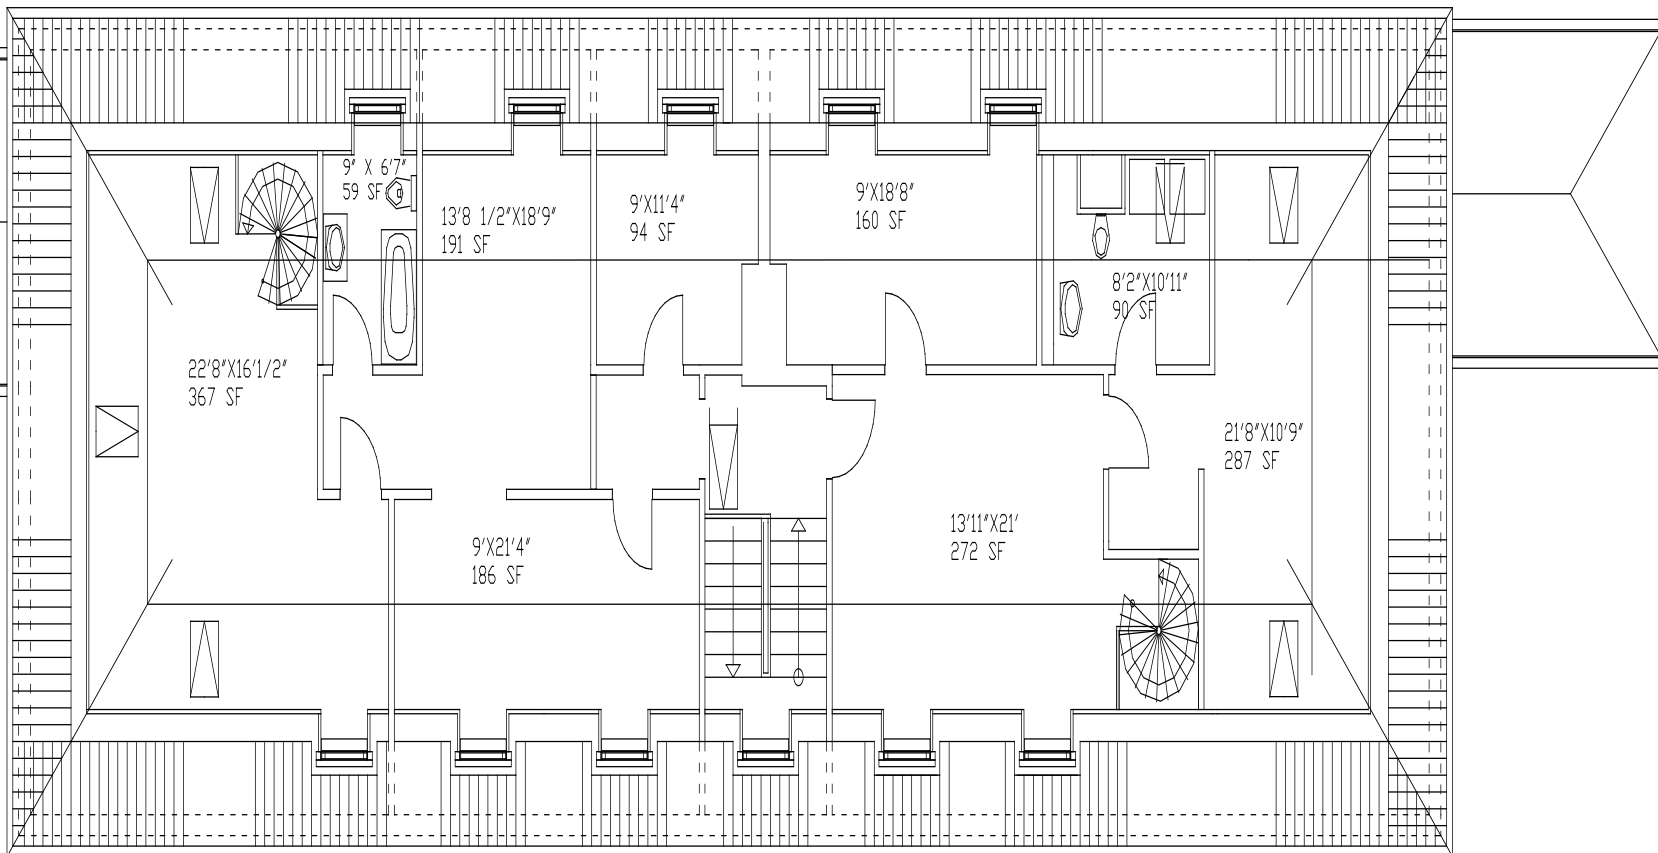

ALL MEASUREMENTS ARE APPROXIMATE

Floor Plan RX

4 BEDRM

GROUND LEVEL

UPPER LEVEL

2400 G SQ FT

ALL MEASUREMENTS ARE APPROXIMATE

Floor Plan RT

Ramstein Senior Officer Quarters

First Floor

Unit A

Unit B

Ramstein Senior Officer Quarters Second Floor

Unit C

Unit D

Ramstein Senior Officer Quarters Attic