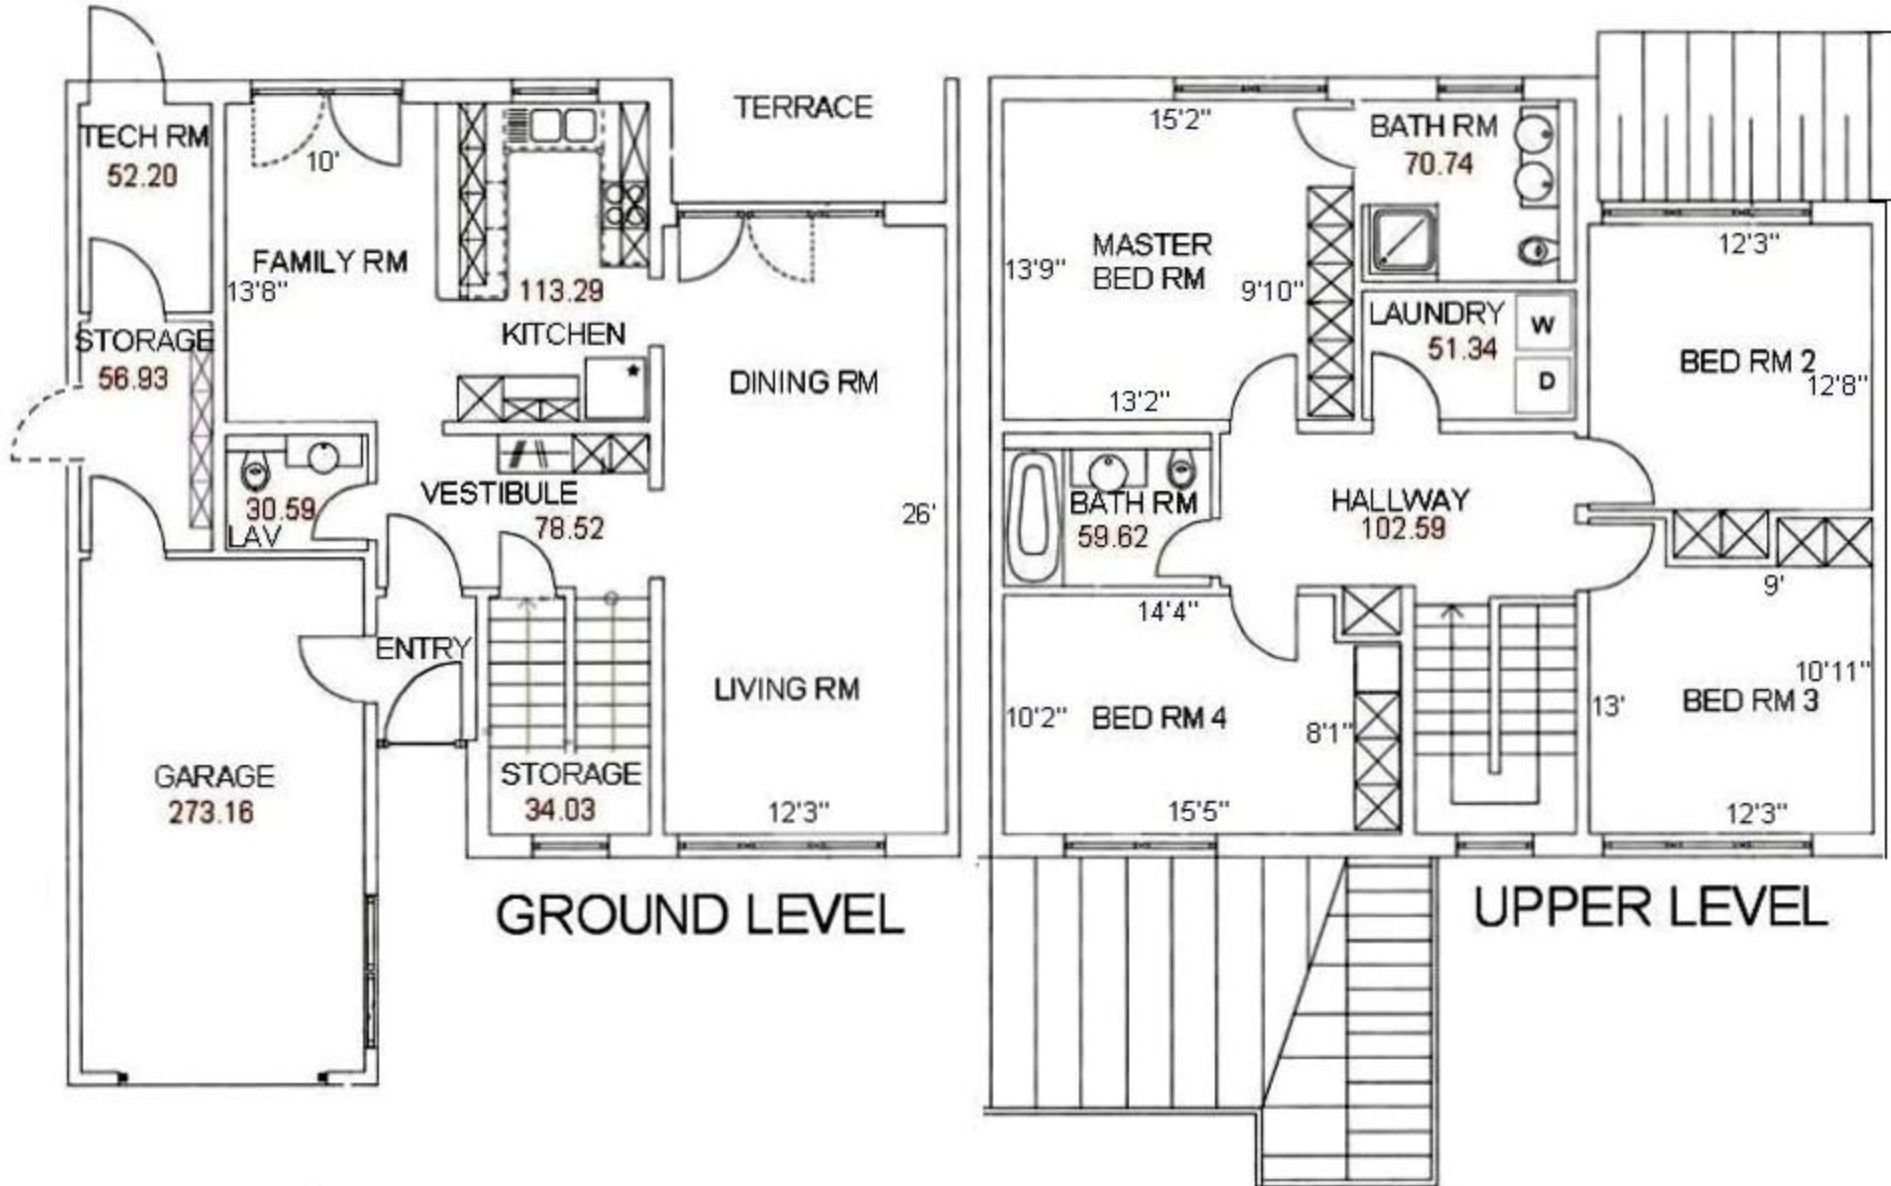

NET SQ FT 1984.93
=SQ FT

ALL MEASUREMENTS ARE APPROXIMATE

4 BEDRM

NET SQ FT 2303.12
=SQ FT

ALL MEASUREMENTS ARE APPROXIMATE

833 RAMSTEIN

Floor Plan RE

=SQ FT

ALL MEASUREMENTS ARE APPROXIMATE

Floor Plan RX

4 BEDRM

GROUND LEVEL

UPPER LEVEL

2400 G SQ FT

ALL MEASUREMENTS ARE APPROXIMATE

Floor Plan RT

4 BEDRM

Floor Plan RM

NET SQ FEET 1678
= SQ FT

ALL MEASUREMENTS ARE APPROXIMATE

3 BEDRM

Floor Plan RO

NET SQ FT 2104.3
 = SQ FT

ALL MEASUREMENTS ARE APPROXIMATE

ALL MEASUREMENTS ARE APPROXIMATE

4 BEDRM SPECIAL NEEDS UNIT

=SQ FT

ALL MEASUREMENTS ARE APPROXIMATE

Floor Plan RZDH

3 BED RM SPECIAL NEEDS UNIT

=SQ FT

ALL MEASUREMENTS ARE APPROXIMATE