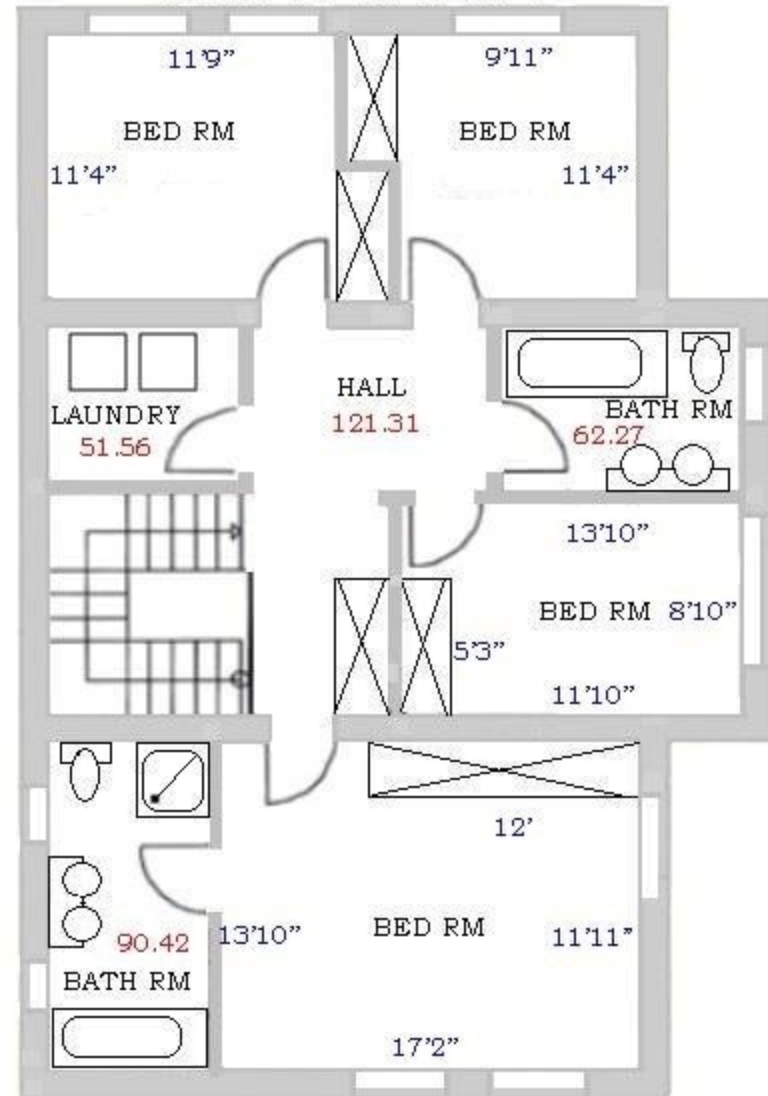

NET SQ FT 1984.93
=SQ FT

ALL MEASUREMENTS ARE APPROXIMATE

4 BEDRM

NET SQ FT 2303.12
=SQ FT

ALL MEASUREMENTS ARE APPROXIMATE

833 RAMSTEIN

Floor Plan RE

=SQ FT

ALL MEASUREMENTS ARE APPROXIMATE

Floor Plan RX

4 BEDRM

GROUND LEVEL

UPPER LEVEL

2400 G SQ FT

ALL MEASUREMENTS ARE APPROXIMATE

Floor Plan RT

4 BEDRM

Floor Plan RM

NET SQ FEET 1678
= SQ FT

ALL MEASUREMENTS ARE APPROXIMATE

3 BEDRM

Floor Plan RO

NET SQ FT 2104.3
 = SQ FT

ALL MEASUREMENTS ARE APPROXIMATE

ALL MEASUREMENTS ARE APPROXIMATE

4 BEDRM SPECIAL NEEDS UNIT

=SQ FT

ALL MEASUREMENTS ARE APPROXIMATE

Floor Plan RZDH

3 BED RM SPECIAL NEEDS UNIT

=SQ FT

ALL MEASUREMENTS ARE APPROXIMATE