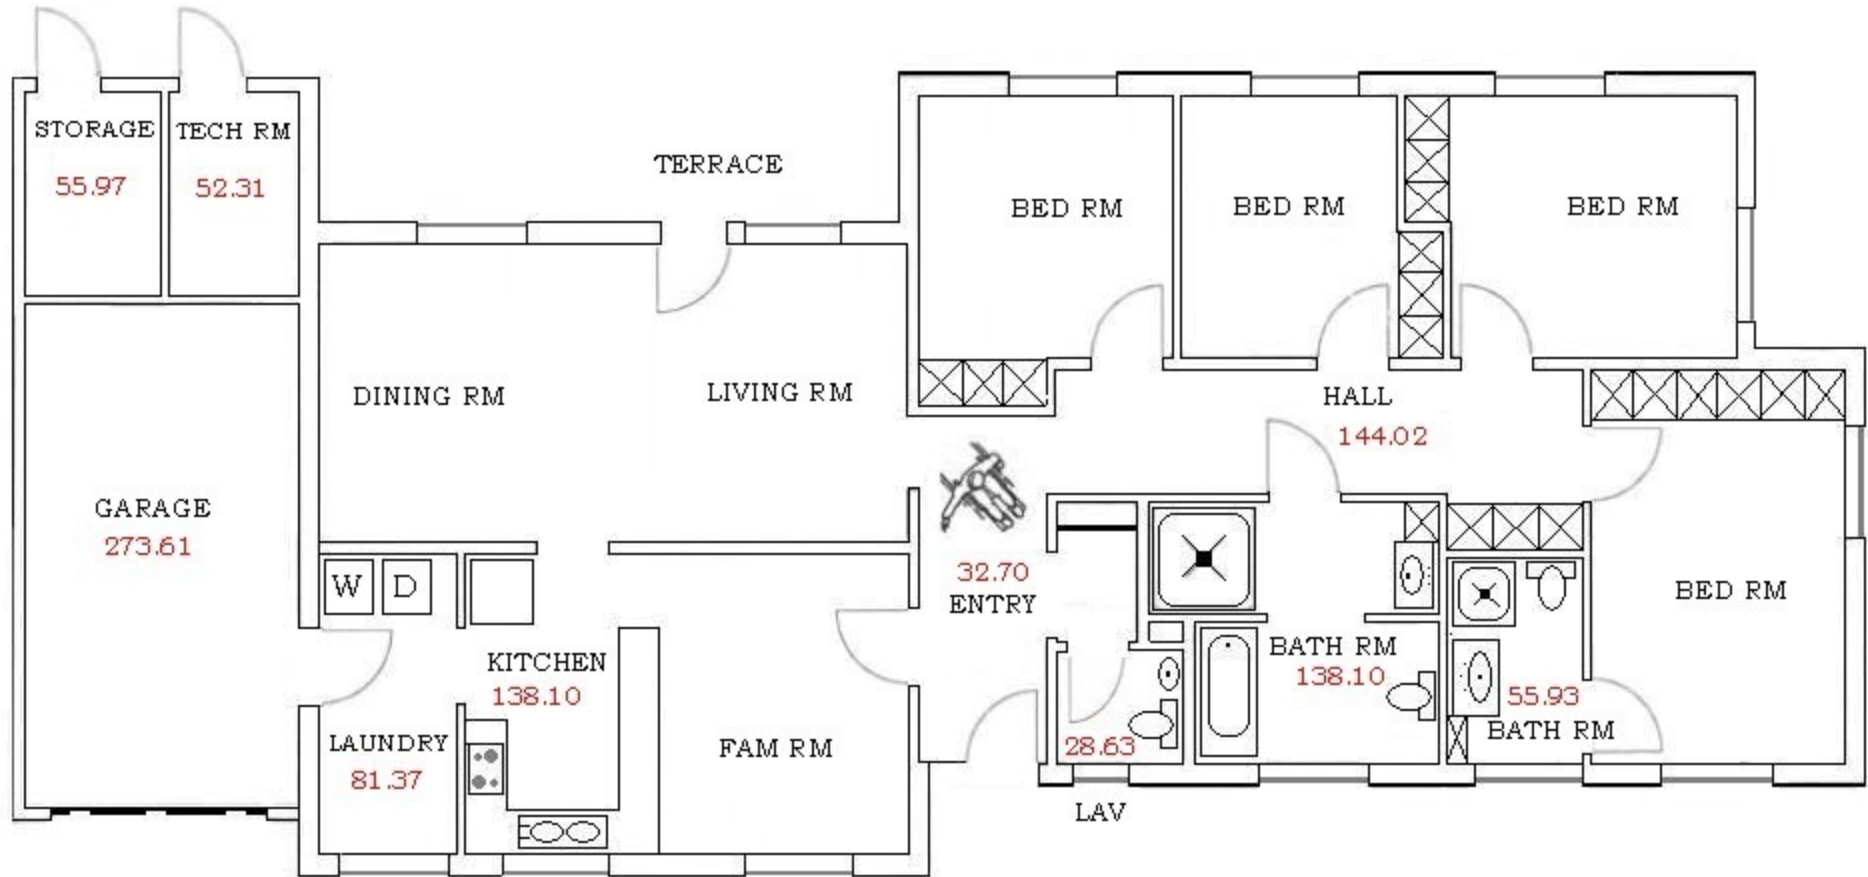

ALL MEASUREMENTS ARE APPROXIMATE

Floor Plan RX

4 BEDRM

GROUND LEVEL

UPPER LEVEL

2400 G SQ FT

ALL MEASUREMENTS ARE APPROXIMATE

Floor Plan RT

ALL MEASUREMENTS ARE APPROXIMATE

4 BEDRM SPECIAL NEEDS UNIT

=SQ FT

ALL MEASUREMENTS ARE APPROXIMATE

Floor Plan RZDH

3 BED RM SPECIAL NEEDS UNIT

=SQ FT

ALL MEASUREMENTS ARE APPROXIMATE

Unit C

Unit D

Ramstein Senior Officer Quarters Basement

Floor Plan RZAH

4 BEDRM
SPECIAL NEEDS UNIT

=SQ FT

ALL MEASUREMENTS ARE APPROXIMATE

3 BEDRM
SPECIAL NEEDS UNIT

=SQ FT

ALL MEASUREMENTS ARE APPROXIMATE

Floor Plan RZCH

4 BEDRM SPECIAL NEEDS UNIT

=SQ FT

ALL MEASUREMENTS ARE APPROXIMATE

Ramstein Senior Officer Quarters

First Floor