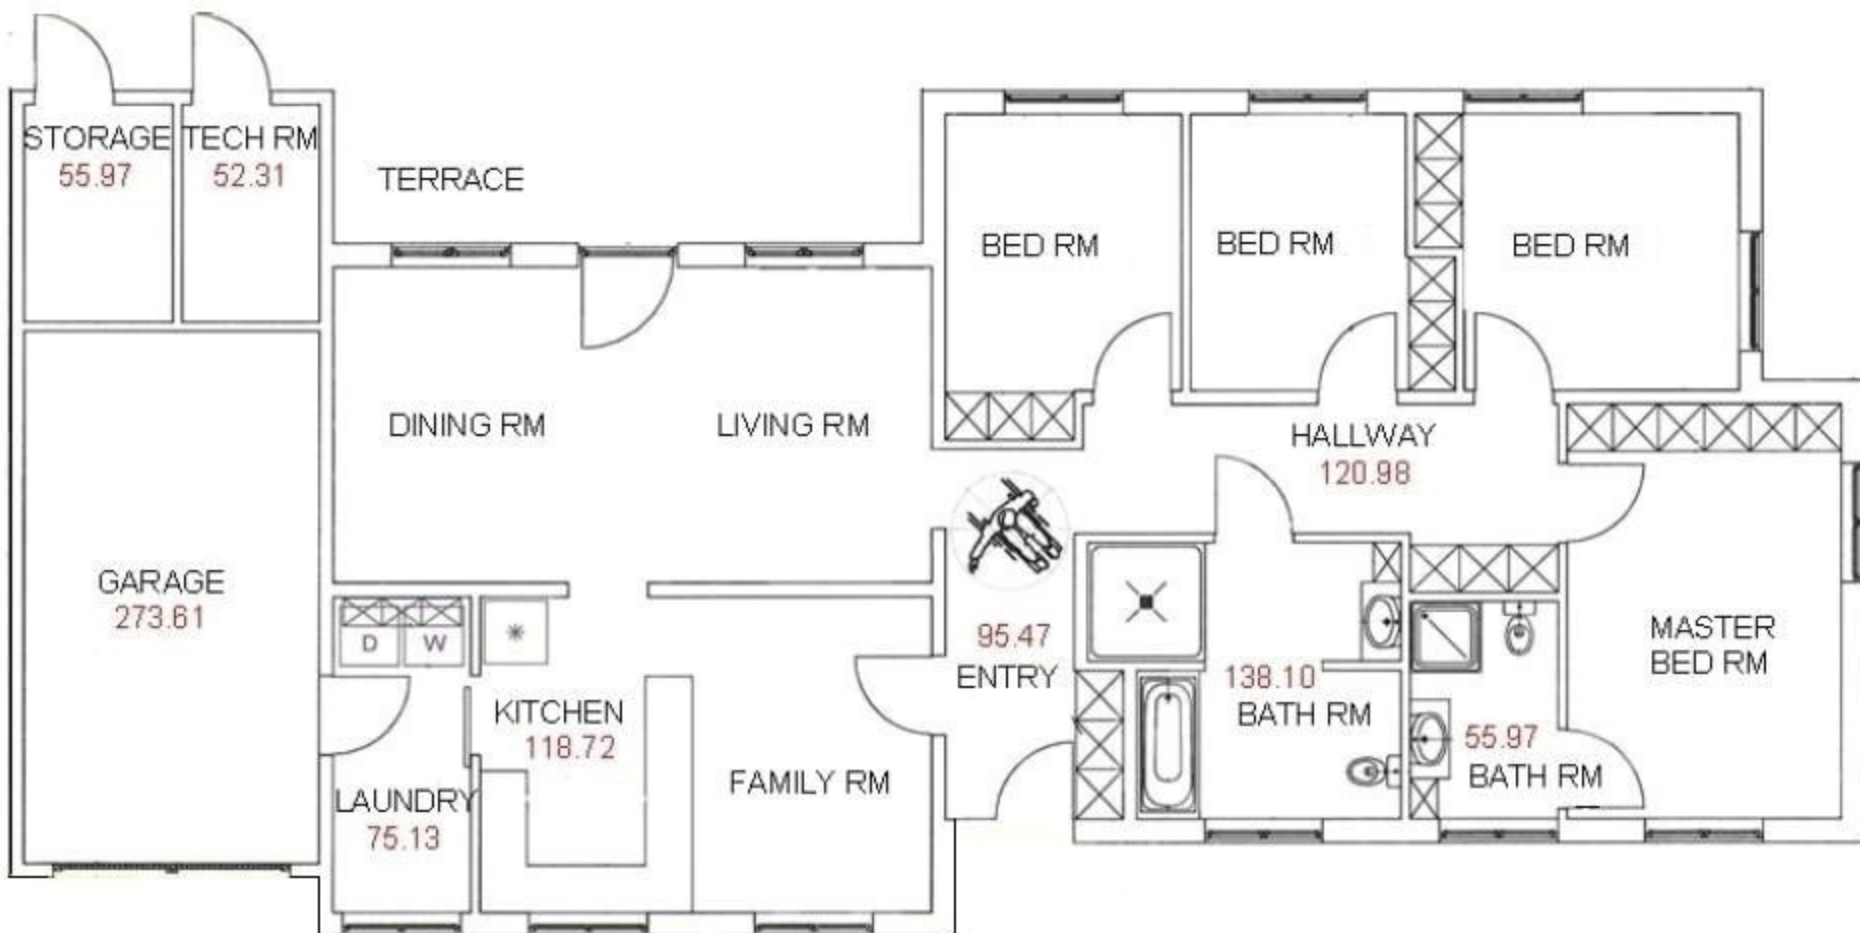

ALL MEASUREMENTS ARE APPROXIMATE

Floor Plan RX

4 BEDRM

GROUND LEVEL

UPPER LEVEL

2400 G SQ FT

ALL MEASUREMENTS ARE APPROXIMATE

Floor Plan RT

Ramstein Senior Officer Quarters

First Floor

Unit A

Unit B

Ramstein Senior Officer Quarters Second Floor

Unit C

Unit D

Ramstein Senior Officer Quarters Attic

Unit C

Unit D

Ramstein Senior Officer Quarters Basement

Floor Plan RZAH

4 BEDRM
SPECIAL NEEDS UNIT

=SQ FT

ALL MEASUREMENTS ARE APPROXIMATE

3 BEDRM
SPECIAL NEEDS UNIT

=SQ FT

ALL MEASUREMENTS ARE APPROXIMATE

Floor Plan RZCH

4 BEDRM SPECIAL NEEDS UNIT

=SQ FT

ALL MEASUREMENTS ARE APPROXIMATE

Ramstein Senior Officer Quarters

First Floor