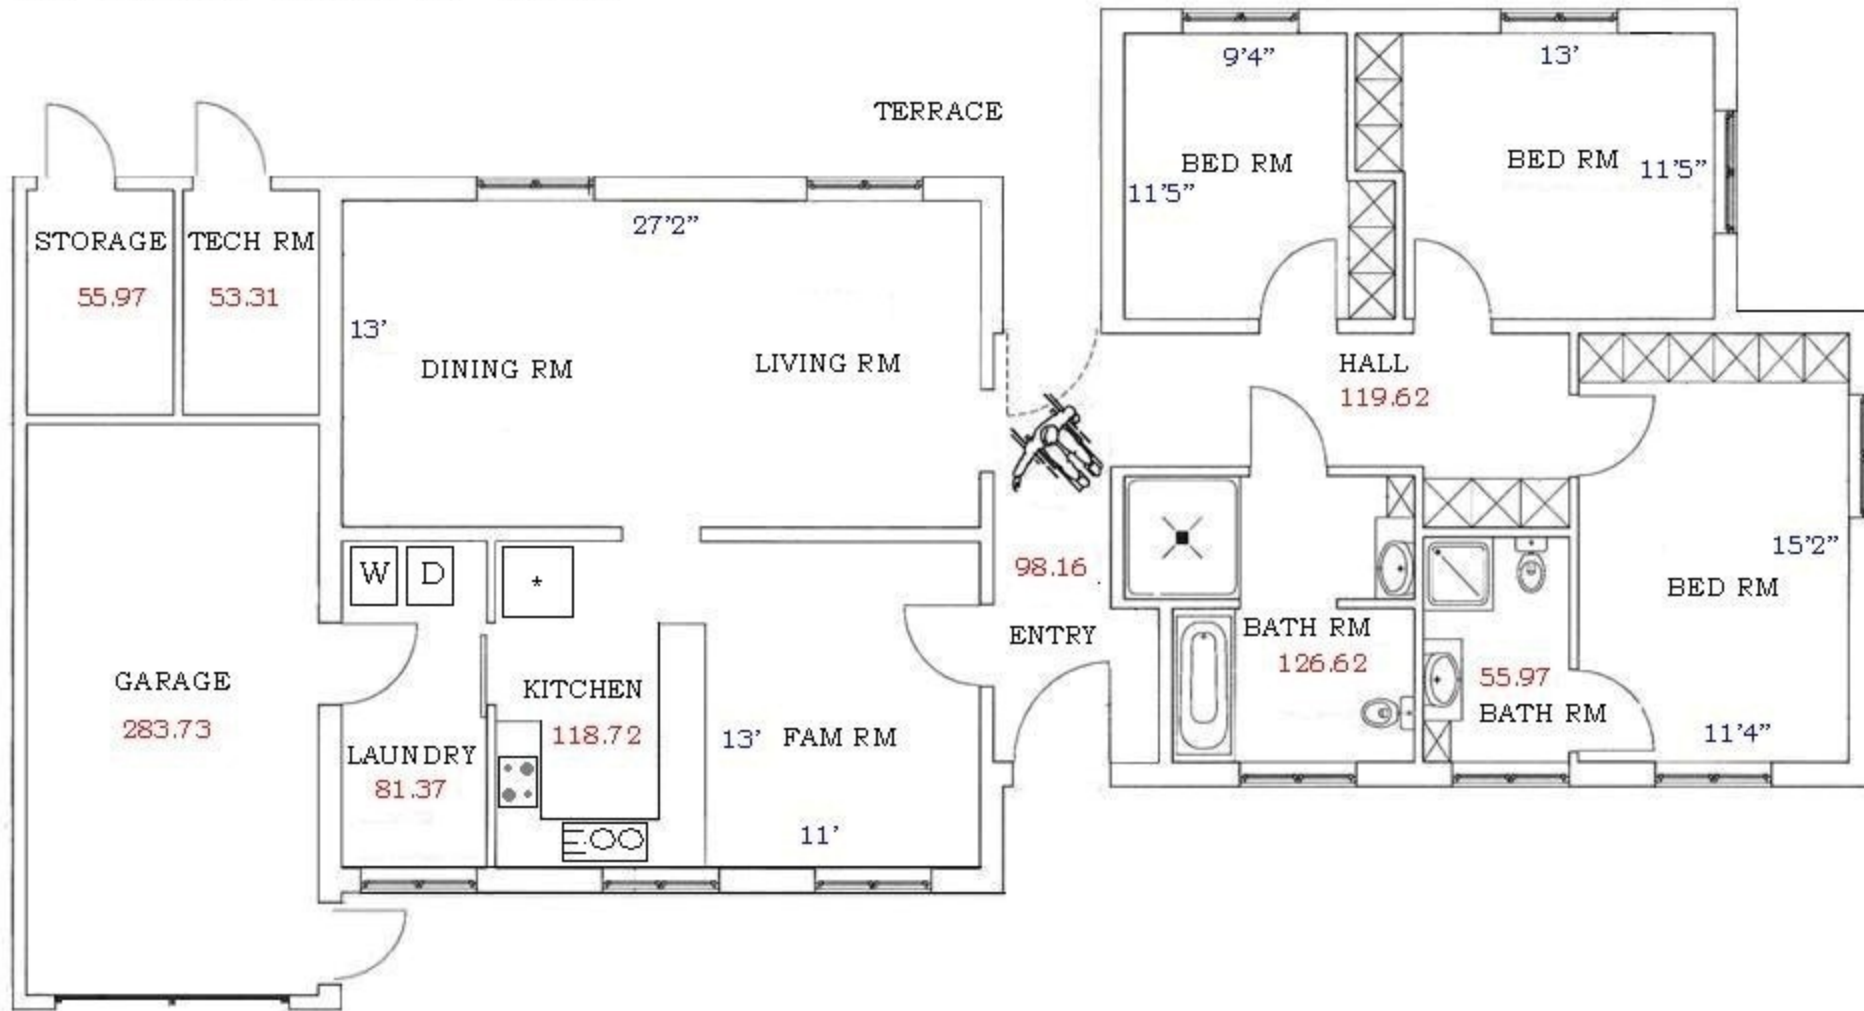

ALL MEASUREMENTS ARE APPROXIMATE

Floor Plan RX

4 BEDRM

GROUND LEVEL

UPPER LEVEL

2400 G SQ FT

ALL MEASUREMENTS ARE APPROXIMATE

Floor Plan RT

ALL MEASUREMENTS ARE APPROXIMATE

4 BEDRM SPECIAL NEEDS UNIT

=SQ FT

ALL MEASUREMENTS ARE APPROXIMATE

Floor Plan RZDH

3 BED RM SPECIAL NEEDS UNIT

=SQ FT

ALL MEASUREMENTS ARE APPROXIMATE

Unit C

Unit D

Ramstein Senior Officer Quarters Basement

Floor Plan RZAH

4 BEDRM
SPECIAL NEEDS UNIT

=SQ FT

ALL MEASUREMENTS ARE APPROXIMATE

3 BEDRM
SPECIAL NEEDS UNIT

=SQ FT

ALL MEASUREMENTS ARE APPROXIMATE

Floor Plan RZCH

4 BEDRM SPECIAL NEEDS UNIT

=SQ FT

ALL MEASUREMENTS ARE APPROXIMATE

Ramstein Senior Officer Quarters

First Floor