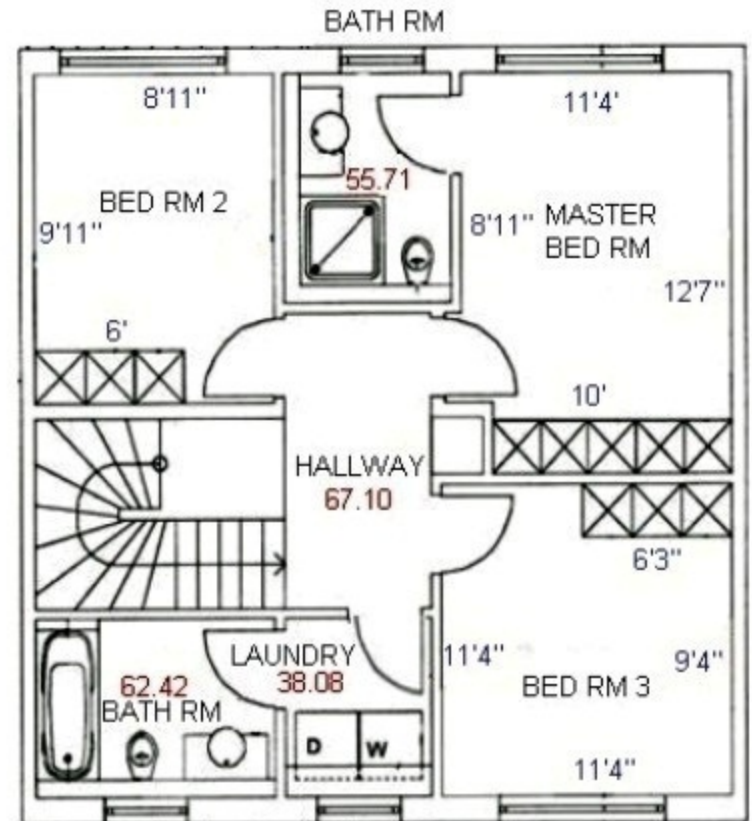

ALL MEASUREMENTS ARE APPROXIMATE

Floor Plan RX

4 BEDRM

GROUND LEVEL

UPPER LEVEL

2400 G SQ FT

ALL MEASUREMENTS ARE APPROXIMATE

Floor Plan RT

4 BEDRM

Floor Plan RM

NET SQ FEET 1678
= SQ FT

ALL MEASUREMENTS ARE APPROXIMATE

3 BEDRM

Floor Plan RO

NET SQ FT 2104.3
 = SQ FT

ALL MEASUREMENTS ARE APPROXIMATE

3 BEDRM

GROUND LEVEL

Floor Plan RJ

UPPER LEVEL

ALL MEASUREMENTS ARE APPROXIMATE

3 BEDRM

Floor Plan RL

NET SQ FT 1395
= SQ FEET

ALL MEASUREMENTS ARE APPROXIMATE

4 BEDRM SPECIAL NEEDS UNIT

=SQ FT

ALL MEASUREMENTS ARE APPROXIMATE

Floor Plan RZDH

3 BED RM SPECIAL NEEDS UNIT

=SQ FT

ALL MEASUREMENTS ARE APPROXIMATE