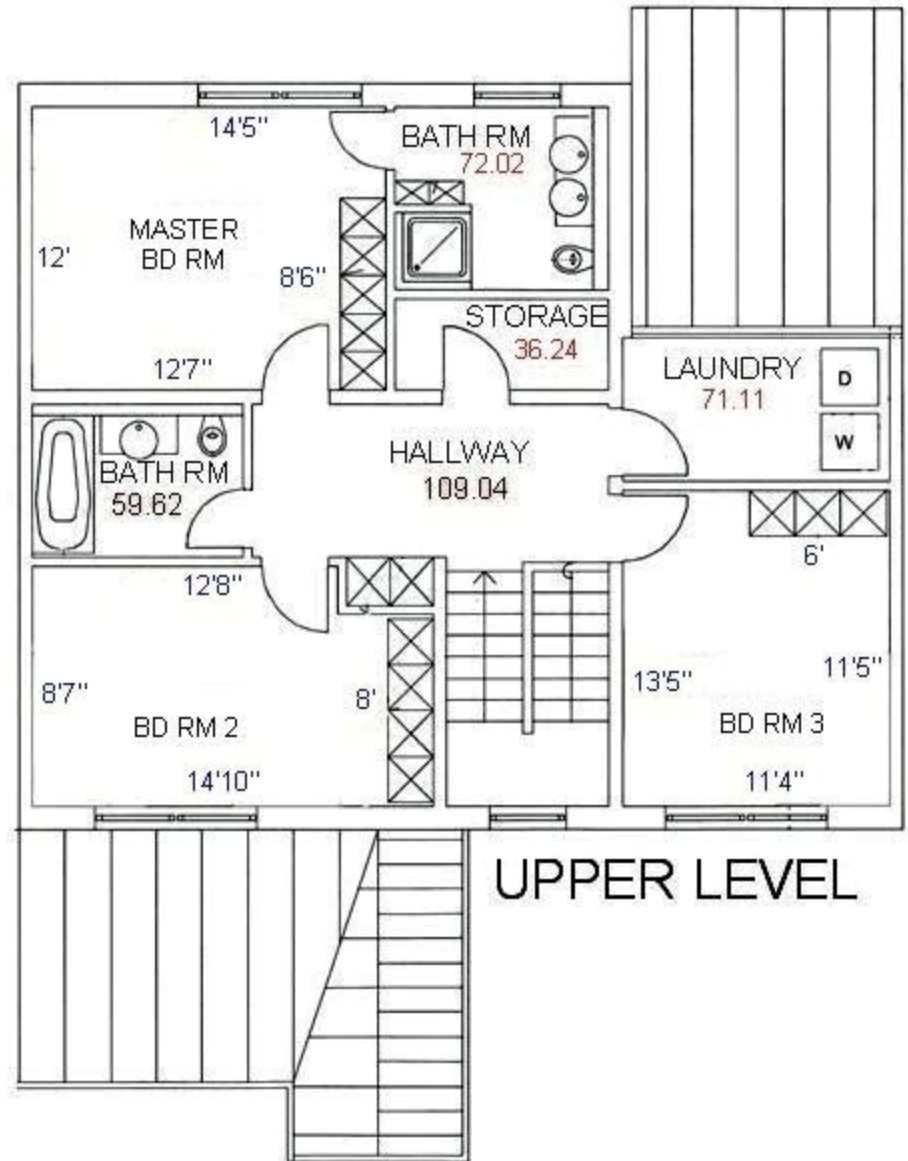

ALL MEASUREMENTS ARE APPROXIMATE

Floor Plan RX

4 BEDRM

GROUND LEVEL

UPPER LEVEL

2400 G SQ FT

ALL MEASUREMENTS ARE APPROXIMATE

Floor Plan RT

4 BEDRM

Floor Plan RM

NET SQ FEET 1678
= SQ FT

ALL MEASUREMENTS ARE APPROXIMATE

3 BEDRM

Floor Plan RO

NET SQ FT 2104.3
 = SQ FT

ALL MEASUREMENTS ARE APPROXIMATE

3 BEDRM

GROUND LEVEL

Floor Plan RJ

UPPER LEVEL

ALL MEASUREMENTS ARE APPROXIMATE

3 BEDRM

Floor Plan RL

NET SQ FT 1395
= SQ FEET

ALL MEASUREMENTS ARE APPROXIMATE

4 BEDRM SPECIAL NEEDS UNIT

=SQ FT

ALL MEASUREMENTS ARE APPROXIMATE

Floor Plan RZDH

3 BED RM SPECIAL NEEDS UNIT

=SQ FT

ALL MEASUREMENTS ARE APPROXIMATE