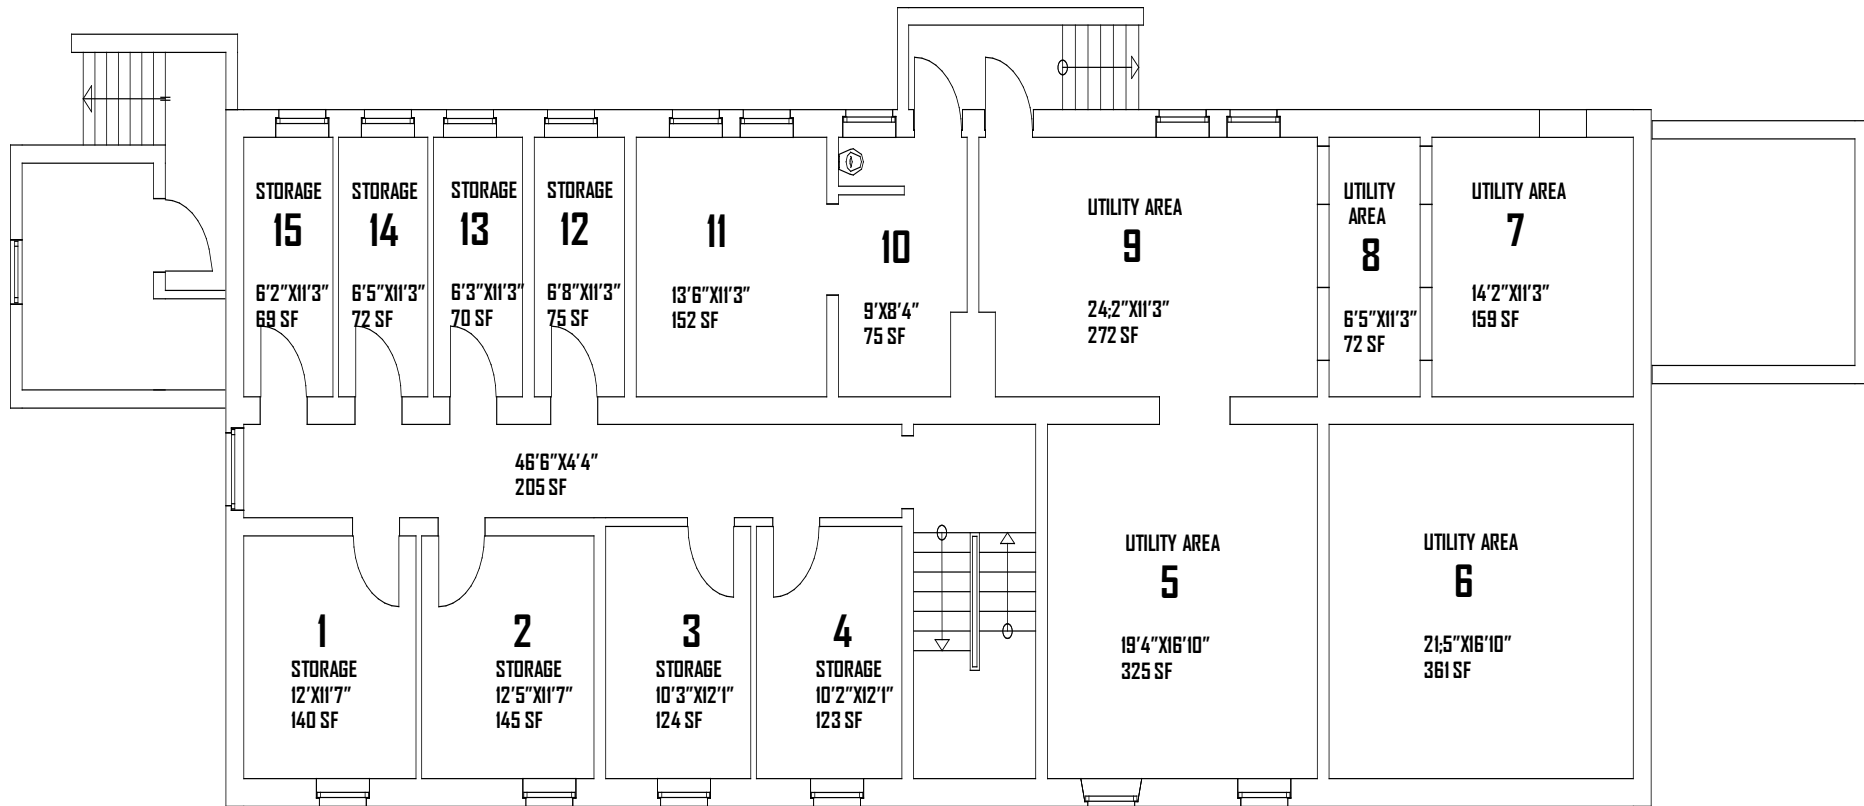

Ramstein Senior Officer Quarters Basement